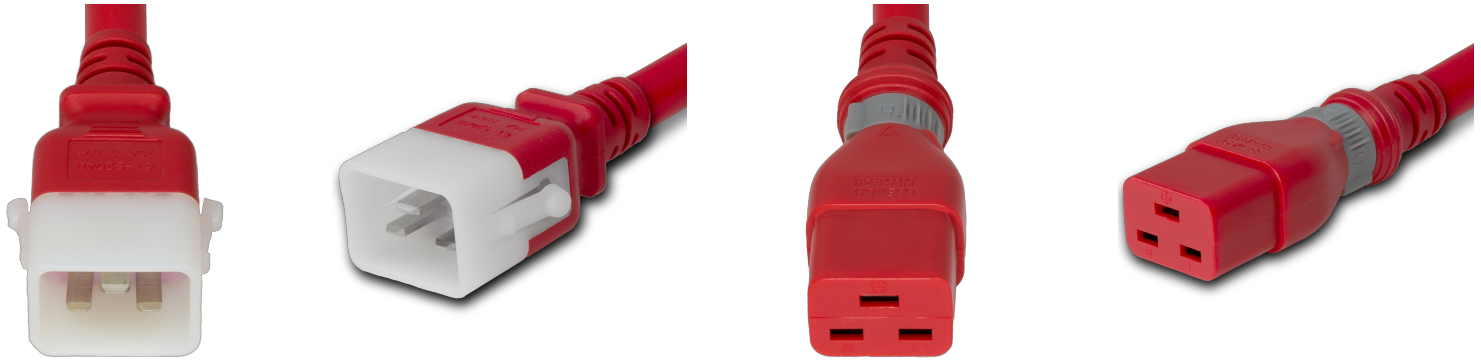

DL2019-J-036-RED

3FT Dual-Lock C20 to C19 12awg SJT 105c 20A 250V RED

SPECIFICATIONS

Attribute	Value
Product Weight	~0.58 lbs.
Shipping Volume	~58 in ³
Length	3 Feet
Color	Red
Plug (Male)	IEC 60320 C20 Locking (P-Lock)
Connector (Female)	IEC 60320 C19 S-Lock (Universal Locking)
Current (Amps)	20 Amps
Voltage (Volts)	250 volts