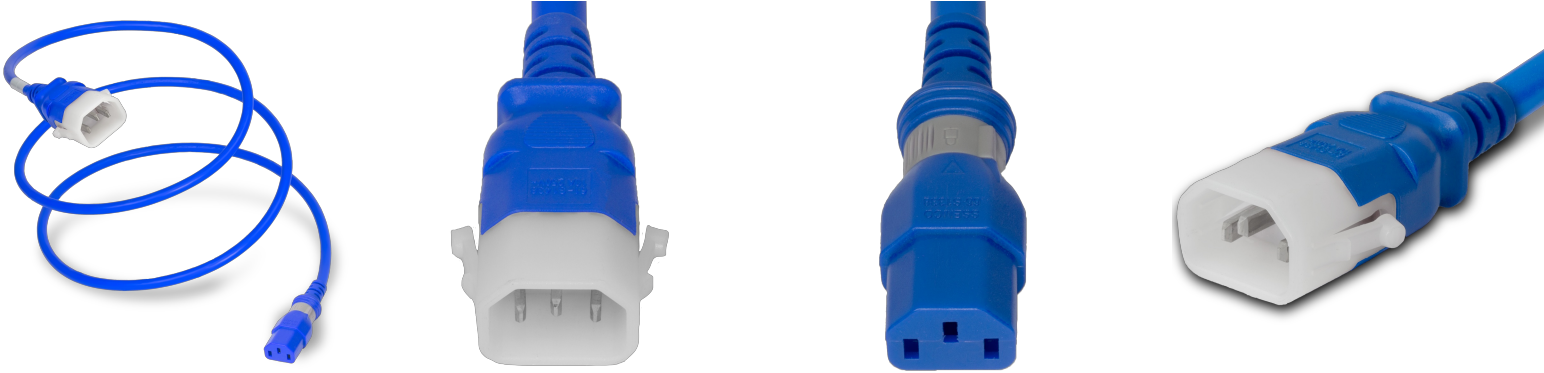

**DL1413-F-072-BLU**

6FT Blue Dual Lock IEC320 C14 Secure-Locking to IEC320 C13 Universal Locking 10A 250V

**SPECIFICATIONS**

Attribute	Value
Product Weight	~0.4 lbs.
Shipping Volume	~40 in <sup>3</sup>
Plug (Male)	IEC 60320 C14 Locking (P-Lock)
Connector (Female)	IEC 60320 C13 S-Lock (Universal Locking)
Cordage	18awg-3c SVT
Current (Amps)	10 Amps
Voltage (Volts)	250 volts
Color	Blue
Approvals	UL , cUL
Length	6 Feet

**COUNTRIES OF APPLICATION**

COUNTRY	RELEVANT APPROVAL	COUNTRY	RELEVANT APPROVAL
United States	UL	Mexico	UL
Canada	cUL		

**United States : East**

+1 860-763-2100

sales@worldcordsets.com

210 Moody Road, Enfield, CT, 06082