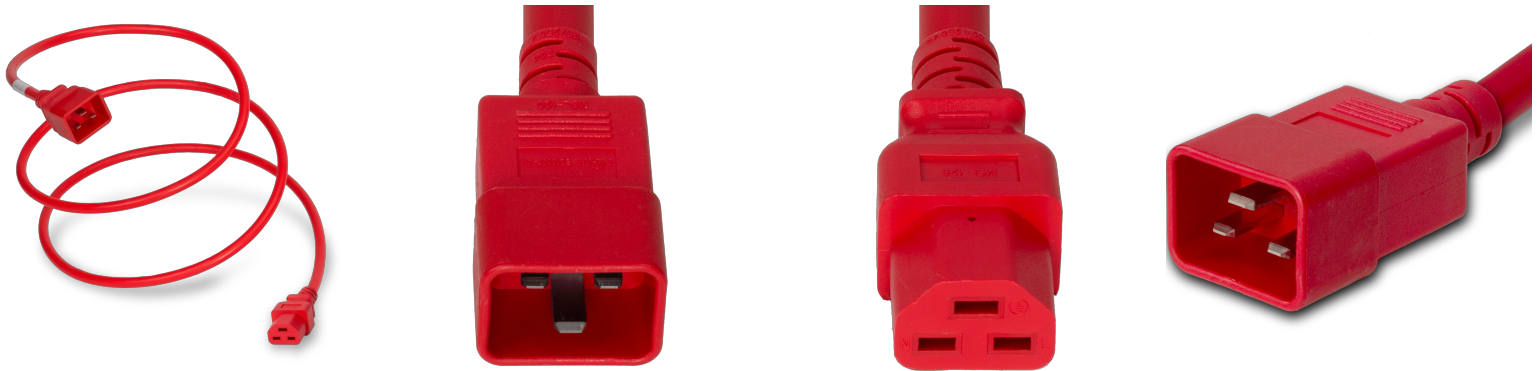

2021-J-120-RED

10FT Red High Temp IEC320 C20 to IEC320 C21 20A 250V

SPECIFICATIONS	
Attribute	Value
Product Weight	~1.55 lbs.
Shipping Volume	~89 in ³
Length	10 Feet
Current (Amps)	20 Amps
Voltage (Volts)	250 volts
Connector (Female)	IEC 60320 C21
Plug (Male)	IEC 60320 C20
Cordage	12awg-3c SJT
Approvals	UL
Color	Red
Certifications	RoHS , REACH

COUNTRIES OF APPLICATION			
COUNTRY	RELEVANT APPROVAL	COUNTRY	RELEVANT APPROVAL
United States	 UL	Mexico	 UL

United States : East

+1 860-763-2100

sales@worldcordsets.com

210 Moody Road, Enfield, CT, 06082