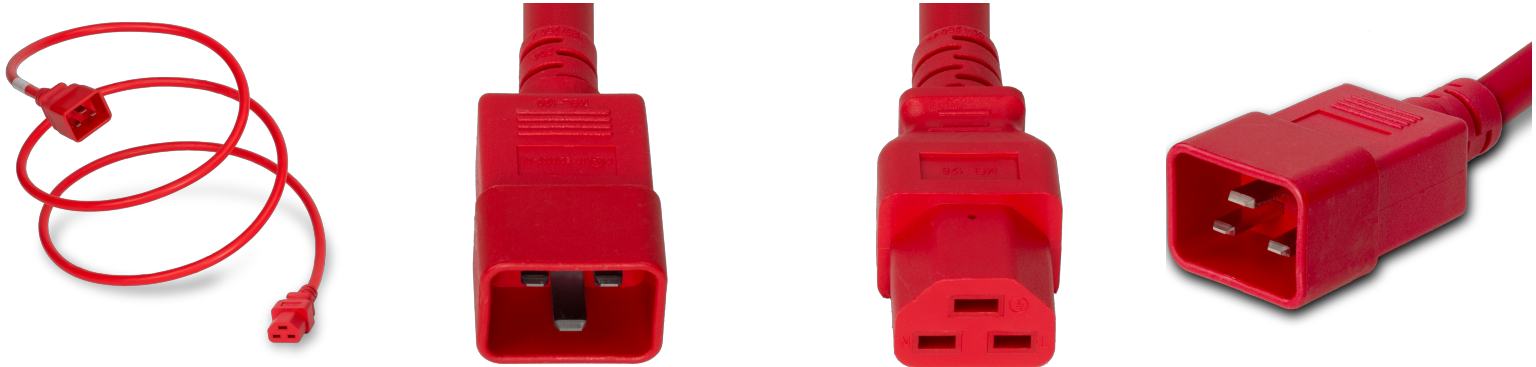

2021-J-120-RED

10FT Red High Temp IEC320 C20 to IEC320 C21 20A 250V

SPECIFICATIONS

Attribute	Value
Product Weight	~1.55 lbs.
Shipping Volume	~89 in ³
Length	10 Feet
Current (Amps)	20 Amps
Voltage (Volts)	250 volts
Cordage	12awg-3c SJT
Approvals	UL
Certifications	RoHS , REACH
Plug (Male)	IEC 60320 C20
Connector (Female)	IEC 60320 C21
Color	Red

CAGE Code: 5EV78
PO Box 1111, Enfield, CT, 06083, USA
(860) 763-2100
orders@worldcordsets.com

DATASHEET

Last updated on
Feb 2, 2026

COUNTRIES OF APPLICATION			
COUNTRY	RELEVANT APPROVAL	COUNTRY	RELEVANT APPROVAL
United States	 UL	Mexico	 UL