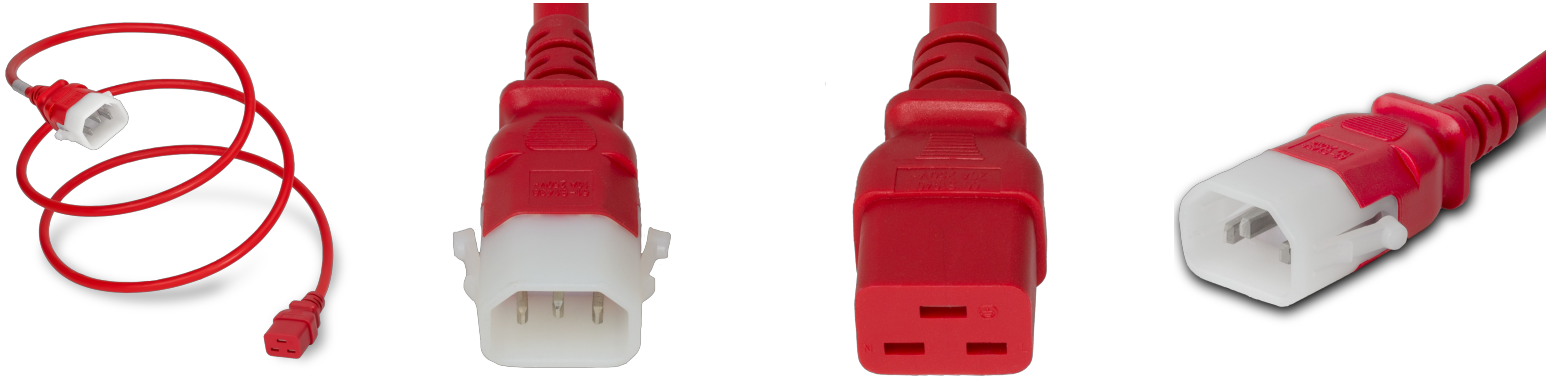

**14K19-M-048-RED**

P-Lock C14 to C19, 14 AWG SJT, 15A/250V, 4FT Red Power Cord

**SPECIFICATIONS**

Attribute	Value
Product Weight	~0.55 lbs.
Plug (Male)	IEC 60320 C14 Locking (P-Lock)
Connector (Female)	IEC 60320 C19
Cordage	14awg-3c SJT
Length	4 Feet
Color	Red
Current (Amps)	15 Amps
Voltage (Volts)	250 volts
Approvals	UL , cUL
Certifications	RoHS , REACH