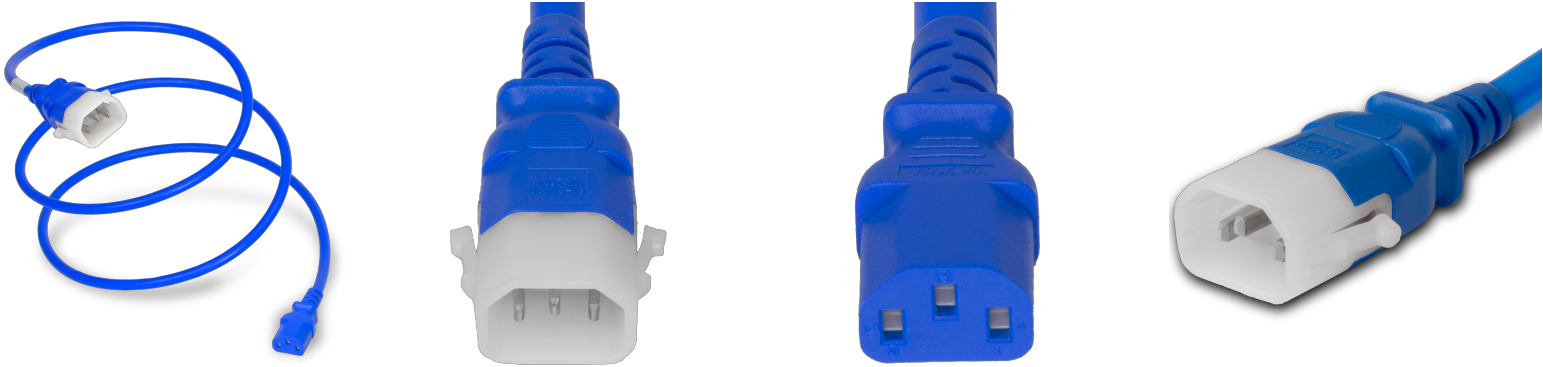

14K13-F-144-BLU

P-Lock C14 to C13, 18 AWG SVT, 10A/250V, 12FT Blue Power Cord

SPECIFICATIONS

Attribute	Value
Product Weight	~0.62 lbs.
Shipping Volume	~45 in ³
Plug (Male)	IEC 60320 C14 Locking (P-Lock)
Connector (Female)	IEC 60320 C13
Length	12 Feet
Color	Blue
Cordage	18awg-3c SVT
Current (Amps)	10 Amps
Approvals	UL , cUL
Voltage (Volts)	250 volts

COUNTRIES OF APPLICATION

COUNTRY	RELEVANT APPROVAL	COUNTRY	RELEVANT APPROVAL
United States	UL	Mexico	UL
Canada	cUL		

PRODUCT GRAPHIC

United States : East

+1 860-763-2100

sales@worldcordsets.com

210 Moody Road, Enfield, CT, 06082