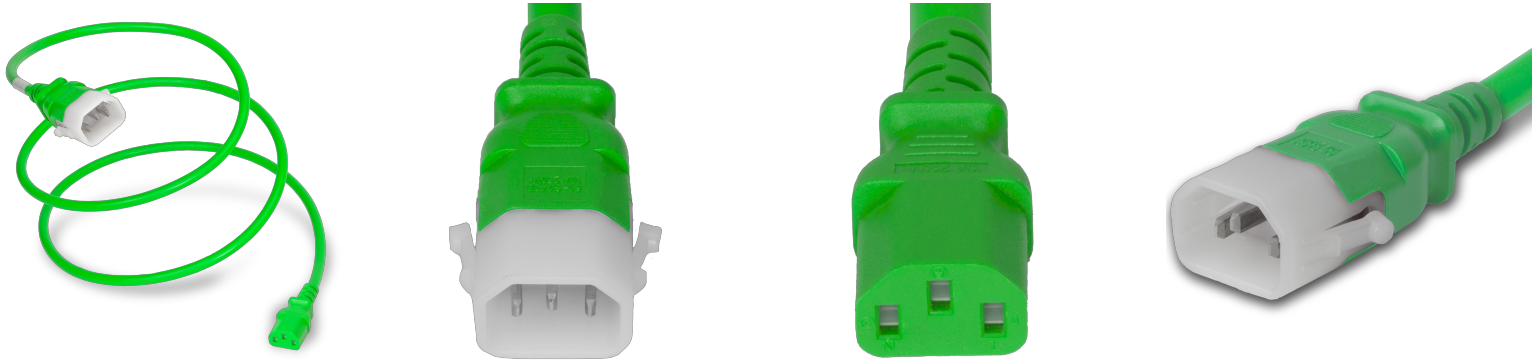

**14K13-F-120-GRN**

10FT Green Secure-Lock/P-Lock IEC320 C14 Locking to IEC320 C13 10A 250V

**SPECIFICATIONS**

Attribute	Value
Product Weight	~0.55 lbs.
Shipping Volume	~45 in <sup>3</sup>
Length	10 Feet
Current (Amps)	10 Amps
Color	Green
Plug (Male)	IEC 60320 C14 Locking (P-Lock)
Connector (Female)	IEC 60320 C13
Jacket Type	SVT
Wire	18 AWG
Cordage	18awg-3c SVT
Approvals	UL , cUL
Voltage (Volts)	250 volts