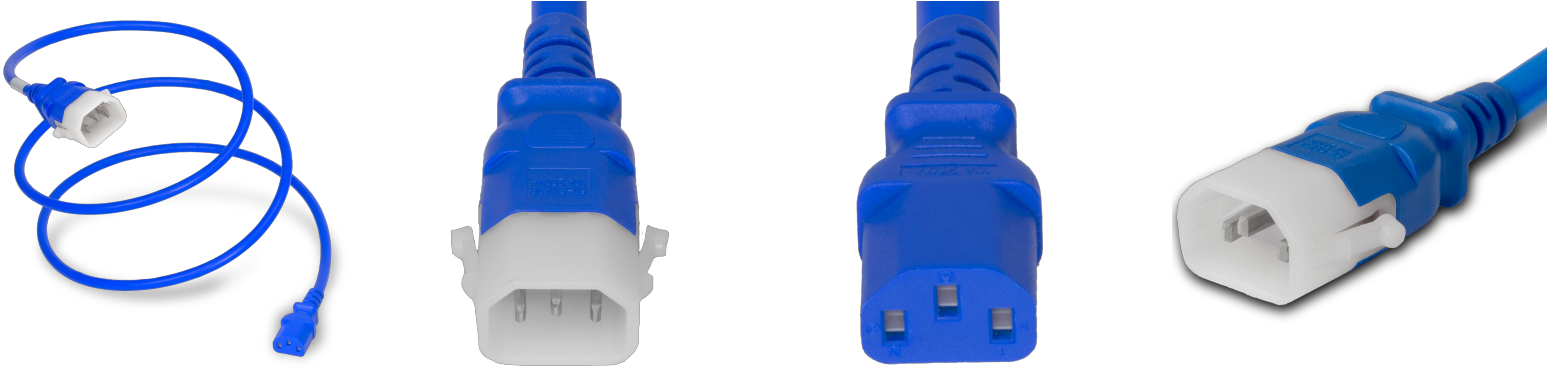

**14K13-P-108-BLU**

9FT Blue Secure-Lock/P-Lock IEC320 C14 Locking to IEC320 C13 10A 250V

**SPECIFICATIONS**

Attribute	Value
Product Weight	~0.5 lbs.
Shipping Volume	~90 in <sup>3</sup>
Current (Amps)	10 Amps
Voltage (Volts)	250 volts
Length	9 Feet
Color	Blue
Plug (Male)	IEC 60320 C14 Locking (P-Lock)
Connector (Female)	IEC 60320 C13
Jacket Type	SVT
Wire	18 AWG
Cordage	18awg-3c SVT
Approvals	UL , cUL

**COUNTRIES OF APPLICATION**

COUNTRY	RELEVANT APPROVAL	COUNTRY	RELEVANT APPROVAL
United States	UL	Mexico	UL
Canada	cUL		

**United States : East**

+1 860-763-2100

sales@worldcordsets.com

210 Moody Road, Enfield, CT, 06082