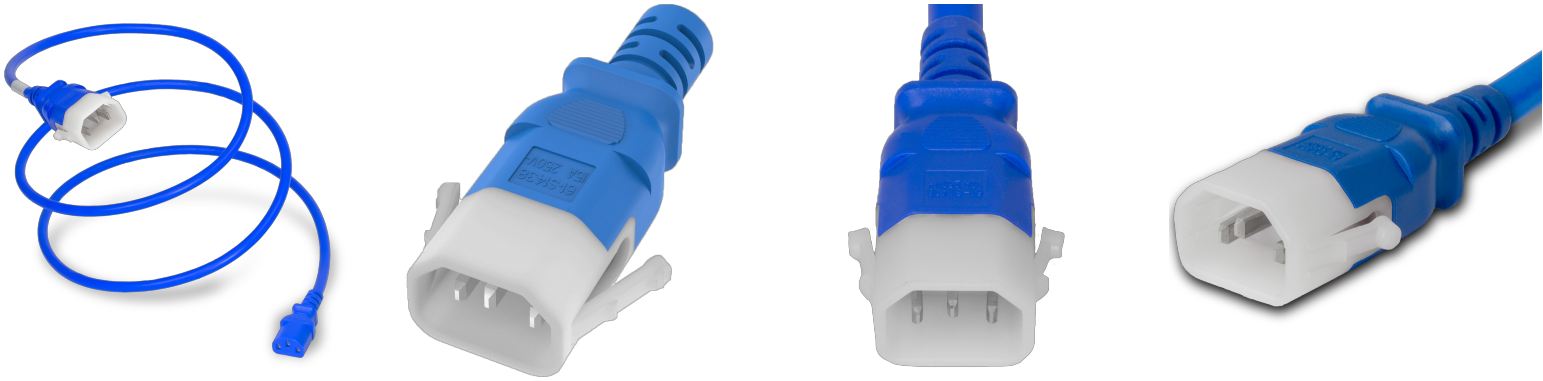

**14K13-F-108-BLU**

9FT C13 C14 P-LOCK 10A 250V BLUE Power Cord

**SPECIFICATIONS**

Attribute	Value
Product Weight	~0.5 lbs.
Shipping Volume	~90 in <sup>3</sup>
Current (Amps)	10 Amps
Voltage (Volts)	250 volts
Length	9 Feet
Color	Blue
Plug (Male)	IEC 60320 C14 Locking (P-Lock)
Connector (Female)	IEC 60320 C13
Jacket Type	SVT
Wire	18 AWG
Cordage	18awg-3c SVT
Approvals	UL , cUL

**COUNTRIES OF APPLICATION**

COUNTRY	RELEVANT APPROVAL	COUNTRY	RELEVANT APPROVAL
United States	UL	Mexico	UL
Canada	cUL		

**United States : East**

+1 860-763-2100

sales@worldcordsets.com

210 Moody Road, Enfield, CT, 06082