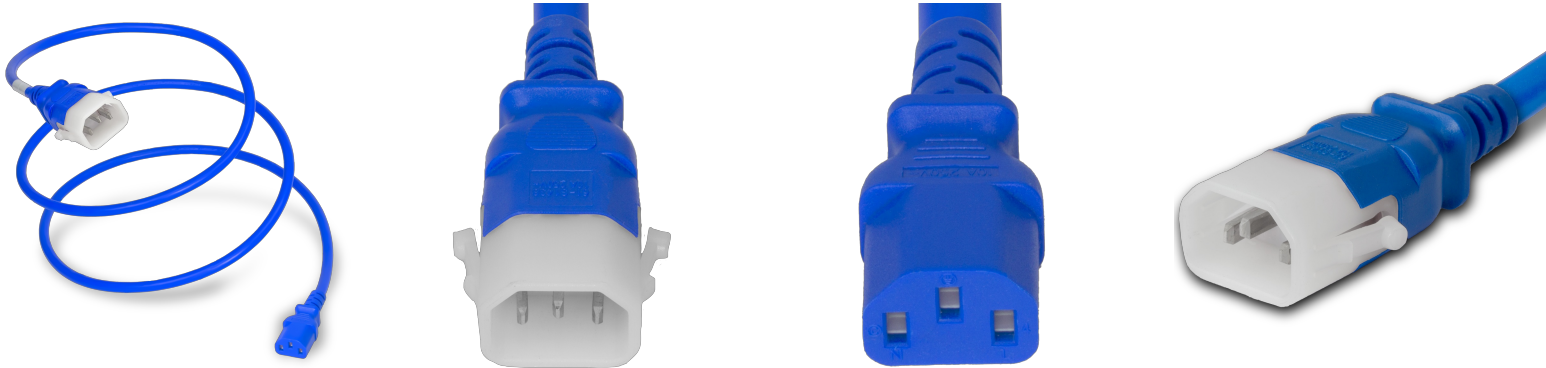

14K13-P-108-BLU

9FT Blue Secure-Lock/P-Lock IEC320 C14 Locking to IEC320 C13 10A 250V

SPECIFICATIONS

Attribute	Value
Product Weight	~0.5 lbs.
Shipping Volume	~90 in ³
Current (Amps)	10 Amps
Voltage (Volts)	250 volts
Length	9 Feet
Color	Blue
Plug (Male)	IEC 60320 C14 Locking (P-Lock)
Connector (Female)	IEC 60320 C13
Jacket Type	SVT
Wire	18 AWG
Cordage	18awg-3c SVT
Approvals	UL , cUL

COUNTRIES OF APPLICATION

COUNTRY	RELEVANT APPROVAL	COUNTRY	RELEVANT APPROVAL
United States	UL	Mexico	UL
Canada	cUL		

United States : East

+1 860-763-2100

sales@worldcordsets.com

210 Moody Road, Enfield, CT, 06082