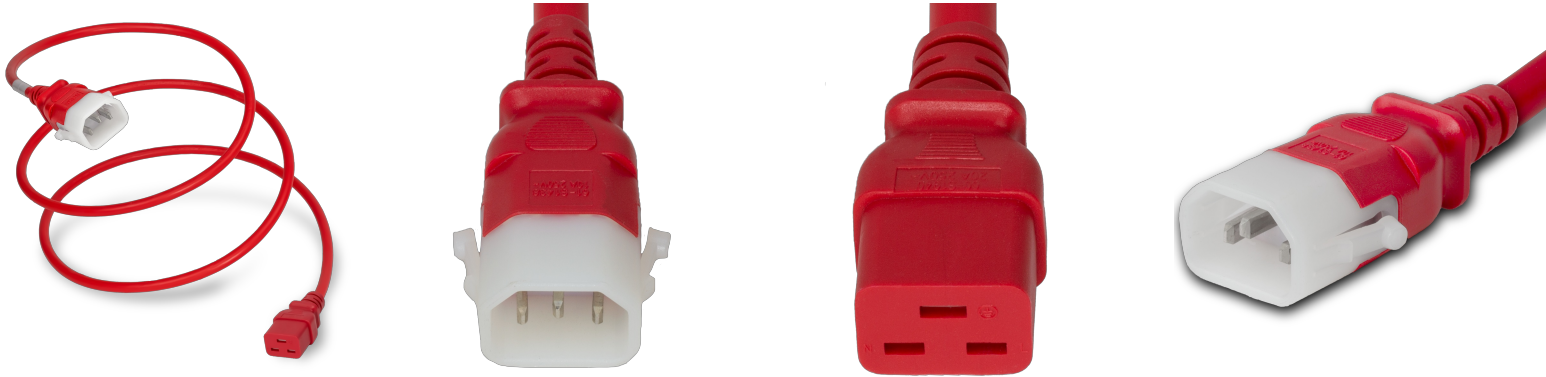

**14R19-H-120-RED**

P-Lock C14 to C19, 14 AWG SJT, 15A/250V, 10FT Red Power Cord

**SPECIFICATIONS**

Attribute	Value
Product Weight	~1.15 lbs.
Shipping Volume	~90 in <sup>3</sup>
Length	10 Feet
Plug (Male)	IEC 60320 C14 Locking (P-Lock)
Connector (Female)	IEC 60320 C19
Current (Amps)	15 Amps
Voltage (Volts)	250 volts
Color	Red
Certifications	RoHS , REACH
Cordage	14awg-3c SJT
Approvals	UL , cUL