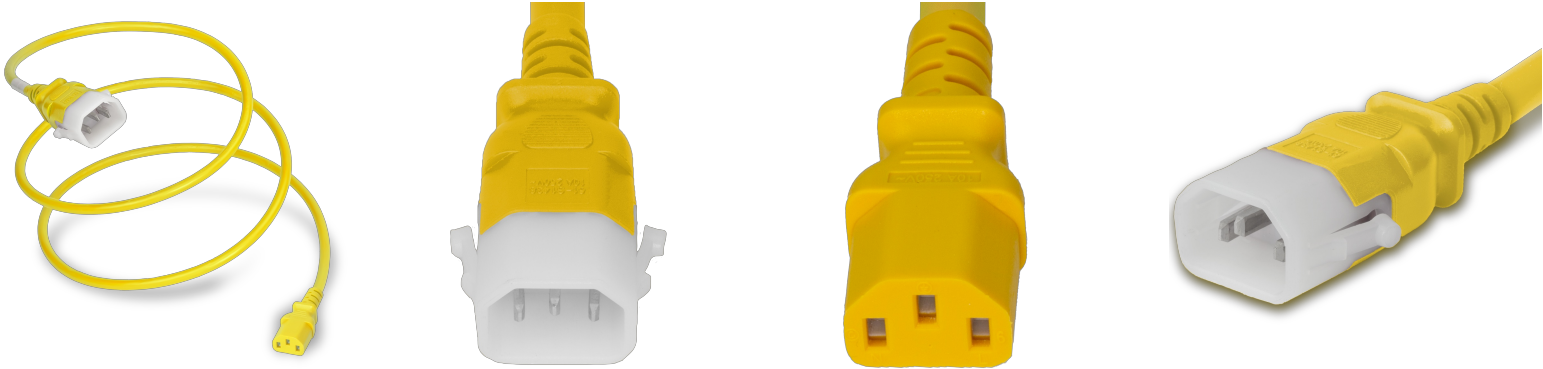

**14K13-F-096-YEL**

8FT Yellow Secure-Lock/P-Lock IEC320 C14 Locking to IEC320 C13 10A 250V

**SPECIFICATIONS**

Attribute	Value
Product Weight	~0.45 lbs.
Shipping Volume	~58 in <sup>3</sup>
Plug (Male)	IEC 60320 C14 Locking (P-Lock)
Connector (Female)	IEC 60320 C13
Length	8 Feet
Color	Yellow
Cordage	18awg-3c SVT
Current (Amps)	10 Amps
Approvals	UL , cUL
Voltage (Volts)	250 volts

**COUNTRIES OF APPLICATION**

COUNTRY	RELEVANT APPROVAL	COUNTRY	RELEVANT APPROVAL
United States	UL	Mexico	UL
Canada	cUL		

**United States : East**

+1 860-763-2100

sales@worldcordsets.com

210 Moody Road, Enfield, CT, 06082