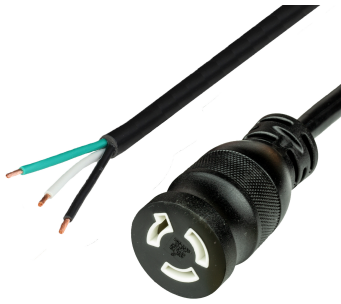

00L615-H-120

10FT OPEN 2in (ROJ + 0.25in Strip) to NEMA L6-15R (female twist lock) 15A 250V
14awg-3c SJTOW 105c Power Cord - BLACK

SPECIFICATIONS

Attribute	Value
Product Weight	~1.42 lbs.
Shipping Volume	~110 in ³
Length	10 Feet
Current (Amps)	15 Amps
Voltage (Volts)	250 volts
Connector (Female)	NEMA L6-15R
Open End	2" ROJ 1/4" Strip NACC (Standard)
Cordage	14awg-3c SJTOW
Approvals	UL , cUL
Certifications	RoHS, REACH
Color	Black

COUNTRIES OF APPLICATION

COUNTRY	RELEVANT APPROVAL	COUNTRY	RELEVANT APPROVAL
United States	 UL	Mexico	 UL
Canada	 cUL		

United States : East

+1 860-763-2100

sales@worldcordsets.com

210 Moody Road, Enfield, CT, 06082