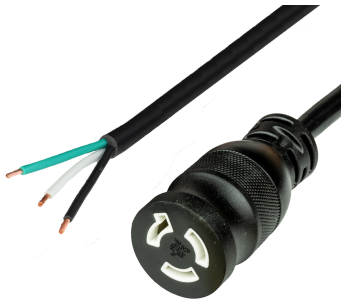

00L615-H-084

7FT OPEN 2in (ROJ + 0.25in Strip) to NEMA L6-15R (female twist lock) 15A 250V
14awg-3c SJTOW 105c Power Cord - BLACK

SPECIFICATIONS

Attribute	Value
Product Weight	~0.8 lbs.
Shipping Volume	~50 in ³
Length	7 Feet
Current (Amps)	15 Amps
Voltage (Volts)	250 volts
Connector (Female)	NEMA L6-15R
Open End	2" ROJ 1/4" Strip NACC (Standard)
Cordage	14awg-3c SJTOW
Approvals	UL , cUL
Color	Black
Certifications	RoHS , REACH

COUNTRIES OF APPLICATION

COUNTRY	RELEVANT APPROVAL	COUNTRY	RELEVANT APPROVAL
United States	 UL	Mexico	 UL
Canada	 cUL		

United States : East

+1 860-763-2100

sales@worldcordsets.com

210 Moody Road, Enfield, CT, 06082