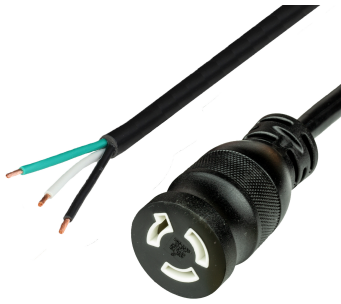

**00L615-H-048**

4FT OPEN 2in (ROJ + 0.25in Strip) to NEMA L6-15R (female twist lock) 15A 250V  
14awg-3c SJTOW 105c Power Cord - BLACK

**SPECIFICATIONS**

Attribute	Value
Product Weight	~0.5 lbs.
Shipping Volume	~30 in <sup>3</sup>
Length	4 Feet
Current (Amps)	15 Amps
Voltage (Volts)	250 volts
Connector (Female)	NEMA L6-15R
Open End	2" ROJ 1/4" Strip NACC (Standard)
Cordage	14awg-3c SJTOW
Approvals	UL , cUL
Color	Black
Certifications	RoHS , REACH

**COUNTRIES OF APPLICATION**

COUNTRY	RELEVANT APPROVAL	COUNTRY	RELEVANT APPROVAL
United States	 UL	Mexico	 UL
Canada	 cUL		

**United States : East**

+1 860-763-2100

sales@worldcordsets.com

210 Moody Road, Enfield, CT, 06082

CAGE Code: 5EV78  
PO Box 1111, Enfield, CT, 06083, USA  
(860) 763-2100  
orders@worldcordsets.com