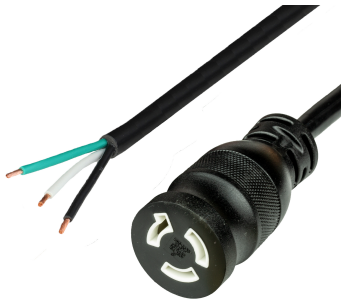

00L615-H-024

2FT OPEN 2in (ROJ + 0.25in Strip) to NEMA L6-15R (female twist lock) 15A 250V
14awg-3c SJTOW 105c Power Cord - BLACK

SPECIFICATIONS

Attribute	Value
Product Weight	~0.35 lbs.
Shipping Volume	~20 in ³
Length	2 Feet
Current (Amps)	15 Amps
Voltage (Volts)	250 volts
Connector (Female)	NEMA L6-15R
Open End	2" ROJ 1/4" Strip NACC (Standard)
Cordage	14awg-3c SJTOW
Approvals	UL , cUL
Color	Black
Certifications	RoHS , REACH

COUNTRIES OF APPLICATION

COUNTRY	RELEVANT APPROVAL	COUNTRY	RELEVANT APPROVAL
United States	 UL	Mexico	 UL
Canada	 cUL		

United States : East

+1 860-763-2100

sales@worldcordsets.com

210 Moody Road, Enfield, CT, 06082