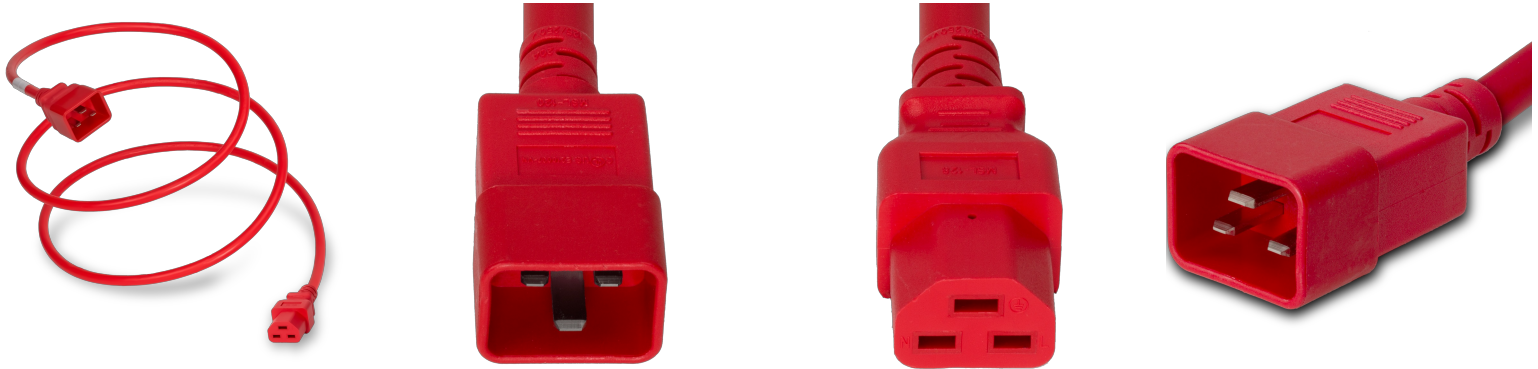

**2021-J-072-RED**

6FT Red High Temp IEC320 C20 to IEC320 C21 20A 250V

**SPECIFICATIONS**

Attribute	Value
Product Weight	~1.02 lbs.
Shipping Volume	~49 in <sup>3</sup>
Length	6 Feet
Current (Amps)	20 Amps
Voltage (Volts)	250 volts
Connector (Female)	IEC 60320 C21
Plug (Male)	IEC 60320 C20
Cordage	12awg-3c SJT
Approvals	UL
Color	Red
Certifications	RoHS , REACH