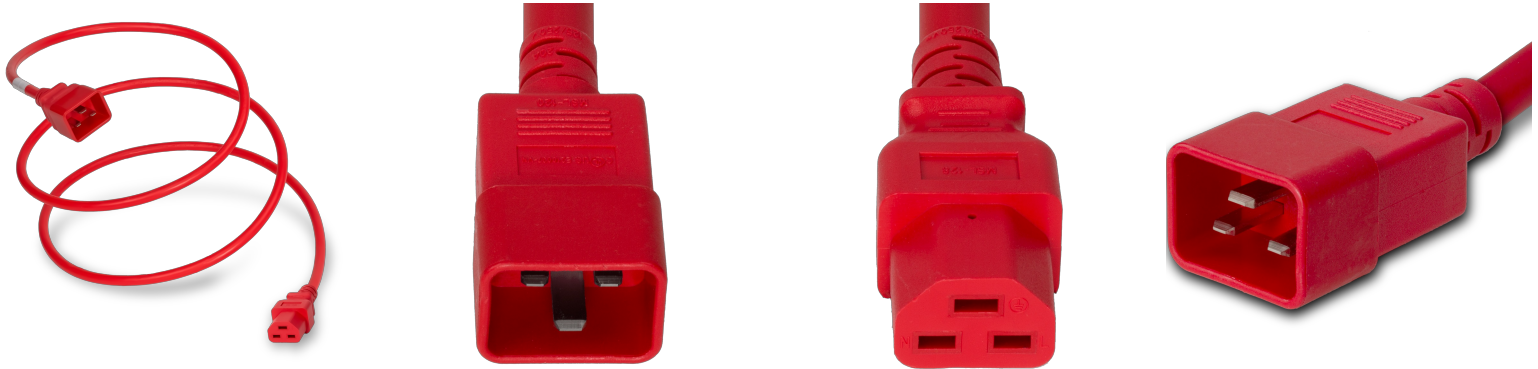

**2021-J-072-RED**

6FT Red High Temp IEC320 C20 to IEC320 C21 20A 250V

**SPECIFICATIONS**

| Attribute          | Value               |
|--------------------|---------------------|
| Product Weight     | ~1.02 lbs.          |
| Shipping Volume    | ~49 in <sup>3</sup> |
| Length             | 6 Feet              |
| Current (Amps)     | 20 Amps             |
| Voltage (Volts)    | 250 volts           |
| Connector (Female) | IEC 60320 C21       |
| Plug (Male)        | IEC 60320 C20       |
| Cordage            | 12awg-3c SJT        |
| Approvals          | UL                  |
| Color              | Red                 |
| Certifications     | RoHS , REACH        |