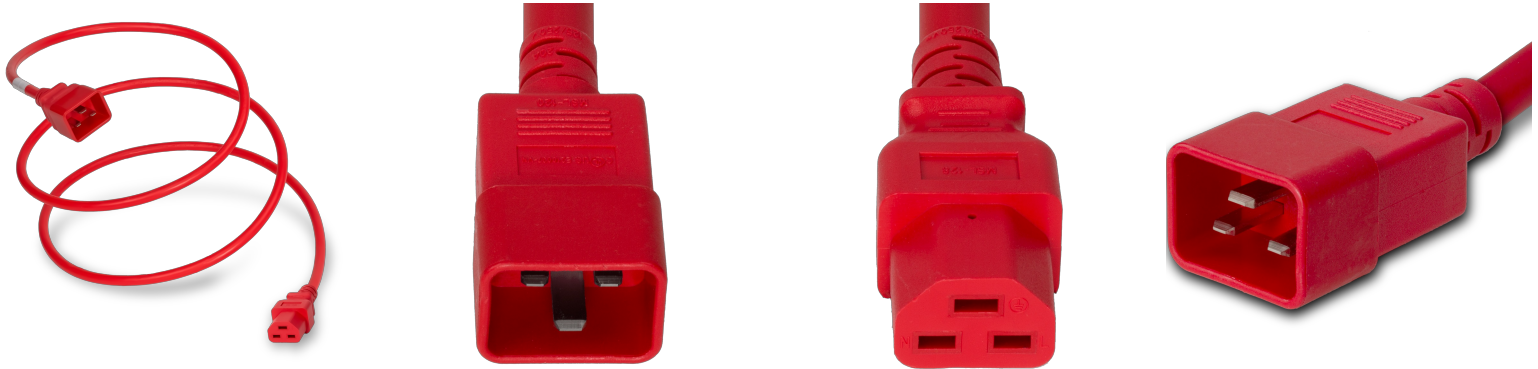

2021-J-072-RED

6FT Red High Temp IEC320 C20 to IEC320 C21 20A 250V

SPECIFICATIONS

Attribute	Value
Product Weight	~1.02 lbs.
Shipping Volume	~49 in ³
Length	6 Feet
Current (Amps)	20 Amps
Voltage (Volts)	250 volts
Connector (Female)	IEC 60320 C21
Plug (Male)	IEC 60320 C20
Cordage	12awg-3c SJT
Approvals	UL
Color	Red
Certifications	RoHS , REACH