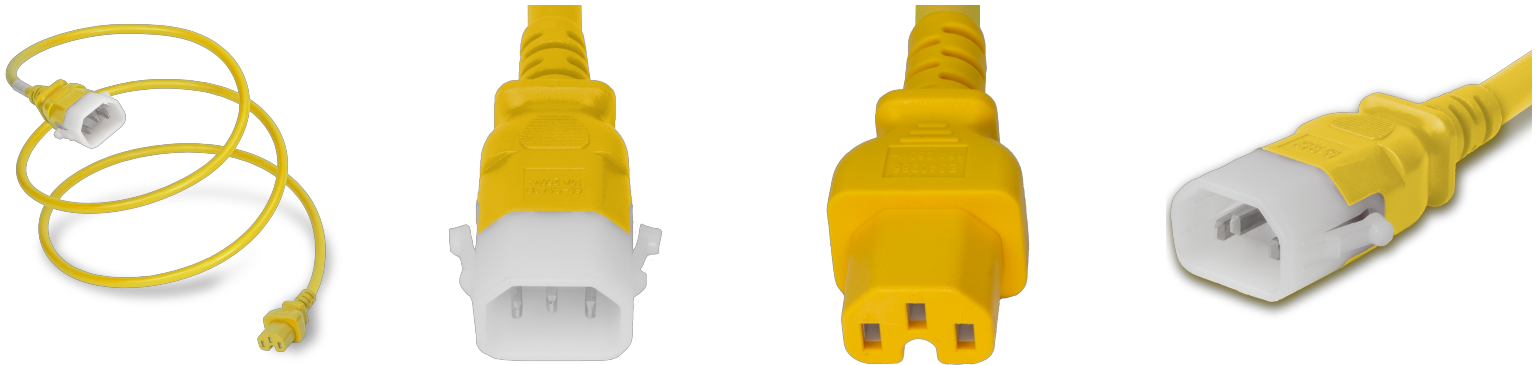

14K15-H-036-YEL

3FT P-LOCK C14 C15 15A 250V Power Cord - YELLOW

SPECIFICATIONS

Attribute	Value
Product Weight	~0.41 lbs.
Plug (Male)	IEC 60320 C14 Locking (P-Lock)
Connector (Female)	IEC 60320 C15
Cordage	14awg-3c SJT
Length	3 Feet
Color	Yellow