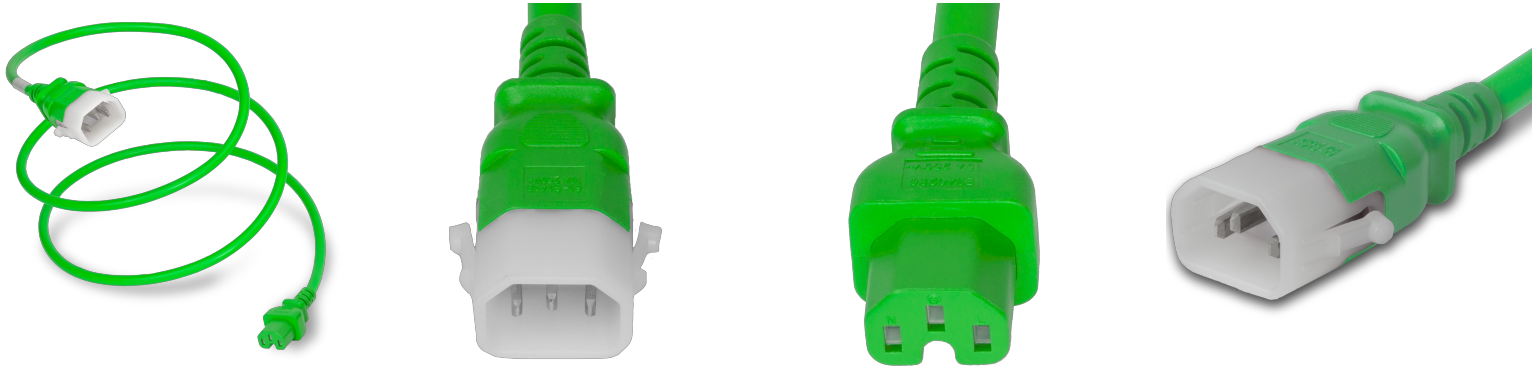

**14K15-H-036-GRN**

P-Lock C14 to C15, 14 AWG SJT, 15A/250V, 3FT Green Power Cord

SPECIFICATIONS	
Attribute	Value
Product Weight	~0.42 lbs.
Shipping Volume	~56 in <sup>3</sup>
Cordage	14awg-3c SJT
Color	Green
Length	3 Feet
Plug (Male)	IEC 60320 C14 Locking (P-Lock)
Connector (Female)	IEC 60320 C15