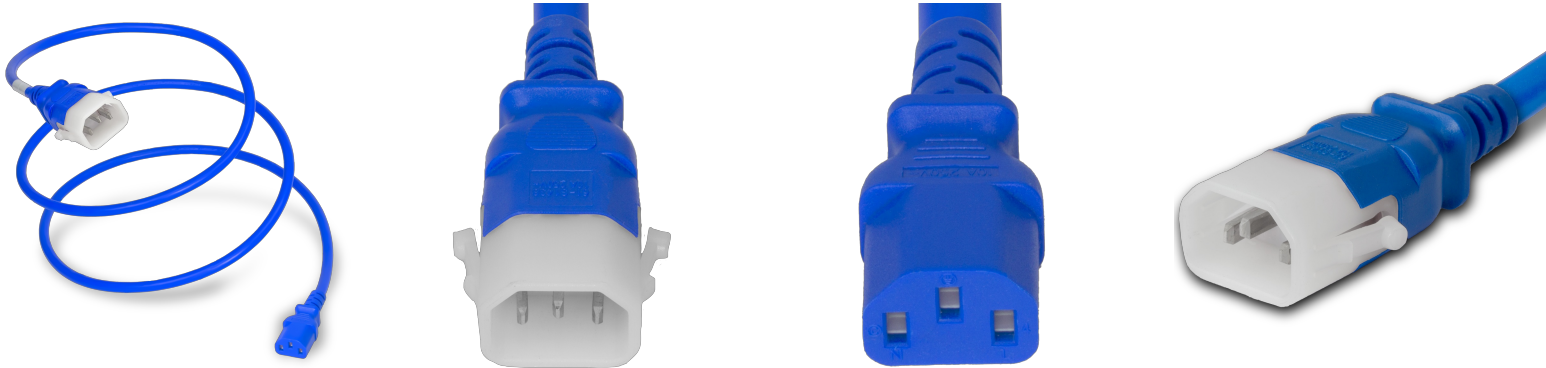

14K13-M-084-BLU

7FT Blue Secure-Lock/P-Lock IEC320 C14 Locking to IEC320 C13 15A 250V

SPECIFICATIONS

Attribute	Value
Product Weight	~0.8 lbs.
Shipping Volume	~84 in ³
Current (Amps)	15 Amps
Voltage (Volts)	250 volts
Connector (Female)	IEC 60320 C13
Plug (Male)	IEC 60320 C14 Locking (P-Lock)
Cordage	14awg-3c SJT
Certifications	RoHS, REACH
Color	Blue
Length	7 Feet
Approvals	UL , cUL

COUNTRIES OF APPLICATION

COUNTRY	RELEVANT APPROVAL	COUNTRY	RELEVANT APPROVAL
United States	UL	Mexico	UL
Canada	cUL		

United States : East

+1 860-763-2100

sales@worldcordsets.com

210 Moody Road, Enfield, CT, 06082