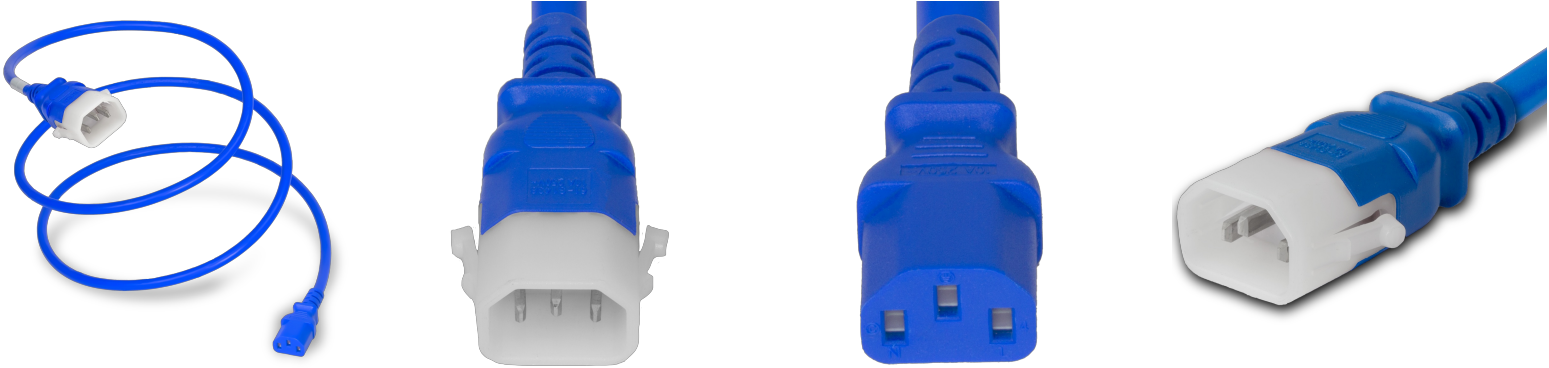

14K13-M-084-BLU

7FT Blue Secure-Lock/P-Lock IEC320 C14 Locking to IEC320 C13 15A 250V

SPECIFICATIONS

Attribute	Value
Product Weight	~0.8 lbs.
Shipping Volume	~84 in ³
Current (Amps)	15 Amps
Voltage (Volts)	250 volts
Connector (Female)	IEC 60320 C13
Plug (Male)	IEC 60320 C14 Locking (P-Lock)
Cordage	14awg-3c SJT
Certifications	RoHS, REACH
Color	Blue
Length	7 Feet
Approvals	UL , cUL

COUNTRIES OF APPLICATION

COUNTRY	RELEVANT APPROVAL	COUNTRY	RELEVANT APPROVAL
United States	UL	Mexico	UL
Canada	cUL		

United States : East

+1 860-763-2100

sales@worldcordsets.com

210 Moody Road, Enfield, CT, 06082