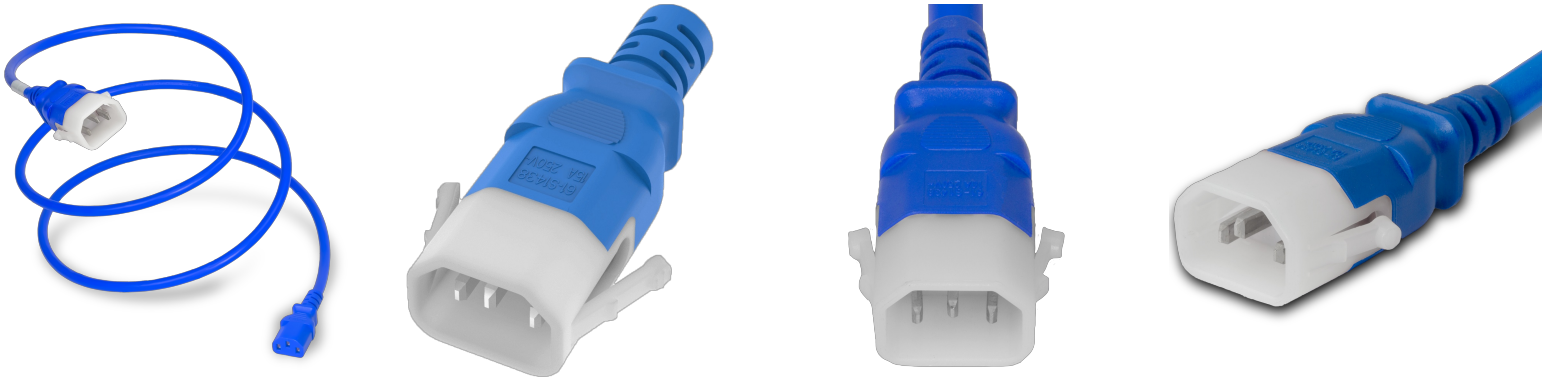

14K13-H-084-BLU

7FT Blue Secure-Lock/P-Lock IEC320 C14 Locking to IEC320 C13 15A 250V

SPECIFICATIONS

Attribute	Value
Product Weight	~0.8 lbs.
Shipping Volume	~84 in ³
Current (Amps)	15 Amps
Voltage (Volts)	250 volts
Connector (Female)	IEC 60320 C13
Plug (Male)	IEC 60320 C14 Locking (P-Lock)
Cordage	14awg-3c SJT
Certifications	RoHS, REACH
Color	Blue
Length	7 Feet
Approvals	UL, cUL

COUNTRIES OF APPLICATION

COUNTRY	RELEVANT APPROVAL	COUNTRY	RELEVANT APPROVAL
United States	UL	Mexico	UL
Canada	cUL		

United States : East

+1 860-763-2100

sales@worldcordsets.com

210 Moody Road, Enfield, CT, 06082