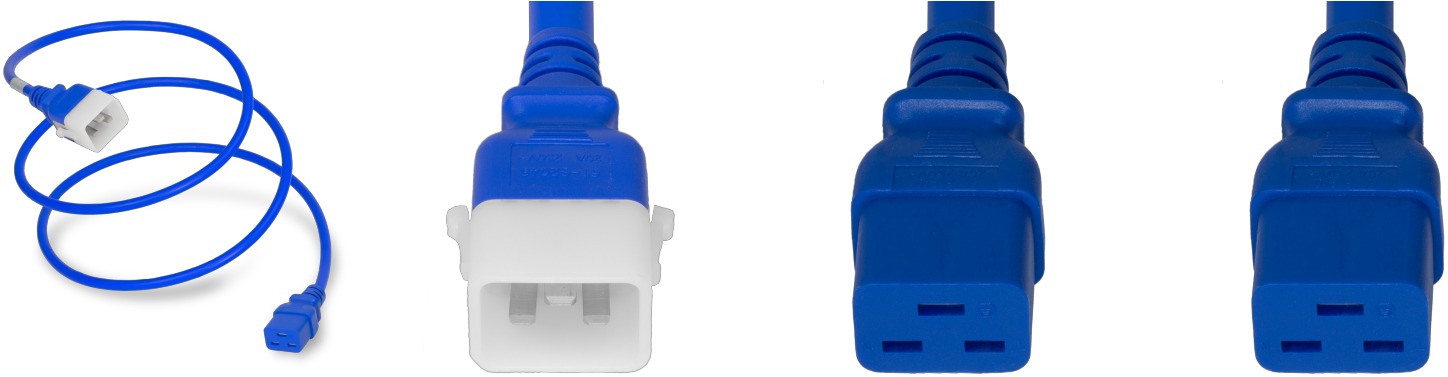

Z0R19-J-084-BLU

7FT Blue Secure-Lock/P-Lock IEC320 C20 Locking to IEC320 C19 20A 250V

SPECIFICATIONS

Attribute	Value
Product Weight	~1.2 lbs.
Shipping Volume	~70 in ³
Length	7 Feet
Current (Amps)	20 Amps
Voltage (Volts)	250 volts
Connector (Female)	IEC 60320 C19
Plug (Male)	IEC 60320 C20 Locking (P-Lock)
Cordage	12awg-3c SJT
Approvals	cUL
Certifications	RoHS, REACH
Color	Blue

COUNTRIES OF APPLICATION

COUNTRY	RELEVANT APPROVAL	COUNTRY	RELEVANT APPROVAL
Canada	 cUL		

United States : East

+1 860-763-2100

sales@worldcordsets.com

210 Moody Road, Enfield, CT, 06082