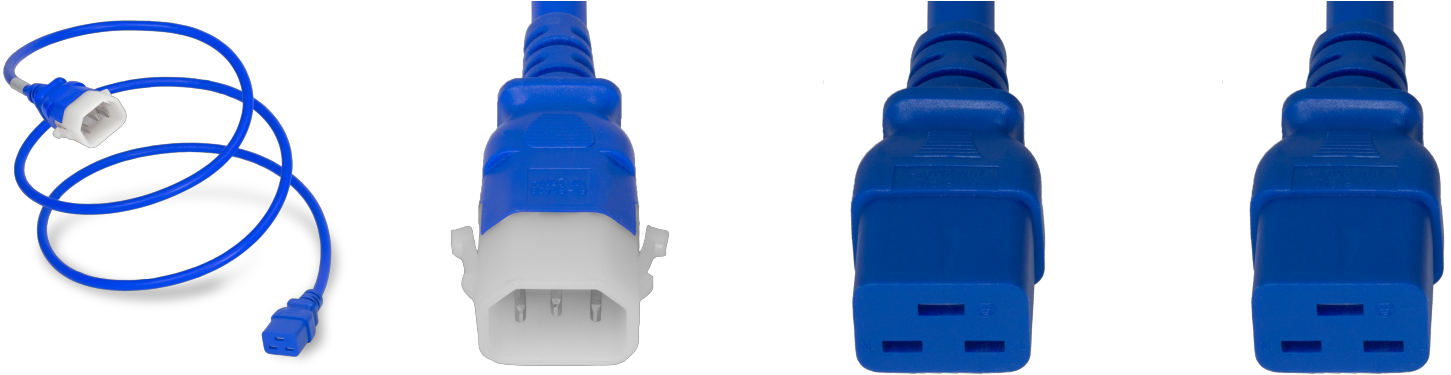

**14R19-H-0/2-BLU**

P-Lock C14 to C19, 14 AWG SJT, 15A/250V, 6FT Blue Power Cord

**SPECIFICATIONS**

Attribute	Value
Product Weight	~0.74 lbs.
Shipping Volume	~50 in <sup>3</sup>
Length	6 Feet
Current (Amps)	15 Amps
Voltage (Volts)	250 volts
Connector (Female)	IEC 60320 C19
Plug (Male)	IEC 60320 C14 Locking (P-Lock)
Cordage	14awg-3c SJT
Approvals	UL, cUL, UL, cUL
Certifications	RoHS
Color	Blue

**COUNTRIES OF APPLICATION**

COUNTRY	RELEVANT APPROVAL	COUNTRY	RELEVANT APPROVAL
United States	UL	Mexico	UL
Canada	cUL		

**United States : East**

+1 860-763-2100

sales@worldcordsets.com

210 Moody Road, Enfield, CT, 06082