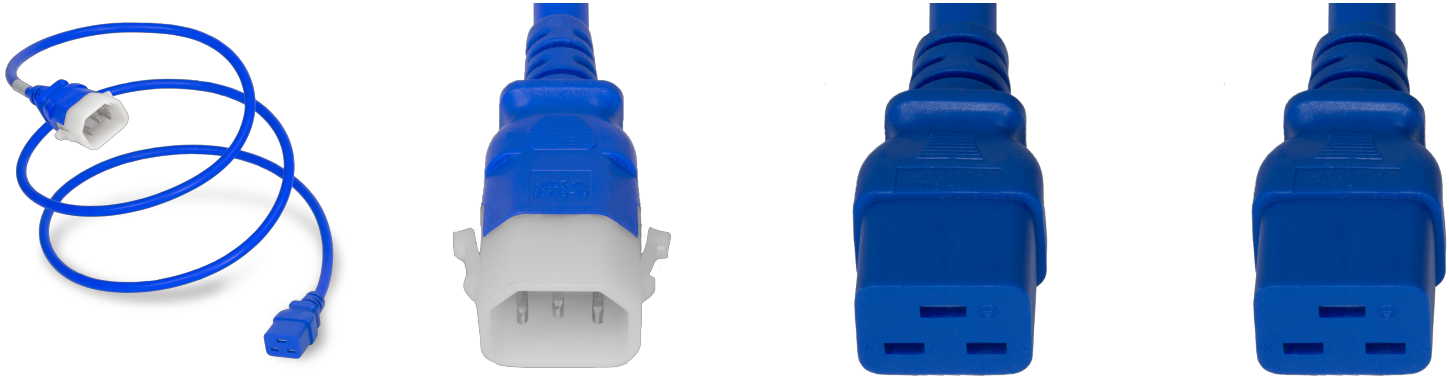

**14K19-H-048-BLU**

P-Lock C14 to C19, 14 AWG SJT, 15A/250V, 4FT Blue Power Cord

**SPECIFICATIONS**

| Attribute          | Value                          |
|--------------------|--------------------------------|
| Product Weight     | ~0.53 lbs.                     |
| Shipping Volume    | ~40 in <sup>3</sup>            |
| Length             | 4 Feet                         |
| Current (Amps)     | 15 Amps                        |
| Voltage (Volts)    | 250 volts                      |
| Connector (Female) | IEC 60320 C19                  |
| Plug (Male)        | IEC 60320 C14 Locking (P-Lock) |
| Cordage            | 14awg-3c SJT                   |
| Approvals          | UL , cUL                       |
| Certifications     | RoHS                           |
| Color              | Blue                           |