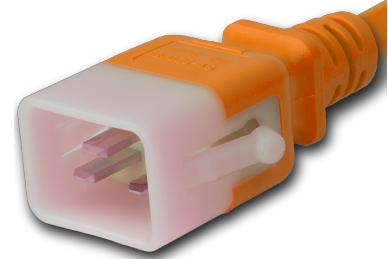

20K13-H-048-ORG

4FT Orange Secure-Lock/P-Lock IEC320 C20 Locking to IEC320 C13 15A 250V

SPECIFICATIONS

Attribute	Value
Product Weight	~0.53 lbs.
Shipping Volume	~40 in ³
Length	4 Feet
Current (Amps)	15 Amps
Voltage (Volts)	250 volts
Connector (Female)	IEC 60320 C13
Plug (Male)	IEC 60320 C20 Locking (P-Lock)
Cordage	14awg-3c SJT
Approvals	UL , cUL
Certifications	RoHS
Color	Orange