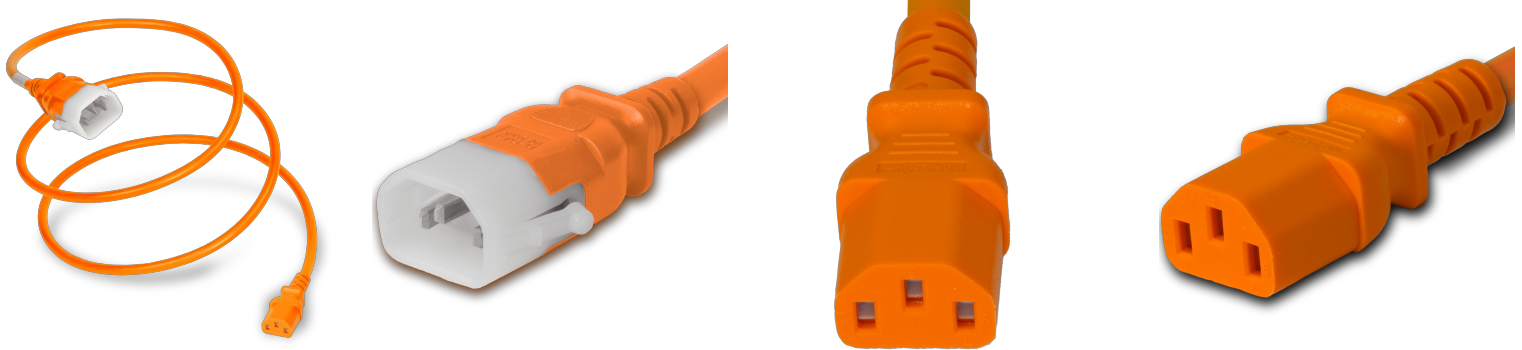

14K13-H-072-ORG

6FT P-LOCK C14 to C13 15A 250V 14awg 105c SJT ORANGE

SPECIFICATIONS

Attribute	Value
Product Weight	~0.73 lbs.
Shipping Volume	~50 in ³
Length	6 Feet
Current (Amps)	15 Amps
Voltage (Volts)	250 volts
Connector (Female)	IEC 60320 C13
Plug (Male)	IEC 60320 C14 Locking (P-Lock)
Cordage	14awg-3c SJT
Approvals	UL , cUL
Certifications	RoHS
Color	Orange

COUNTRIES OF APPLICATION

COUNTRY	RELEVANT APPROVAL	COUNTRY	RELEVANT APPROVAL
United States	 UL	Mexico	 UL
Canada	 cUL		

United States : East

+1 860-763-2100

sales@worldcordsets.com

210 Moody Road, Enfield, CT, 06082