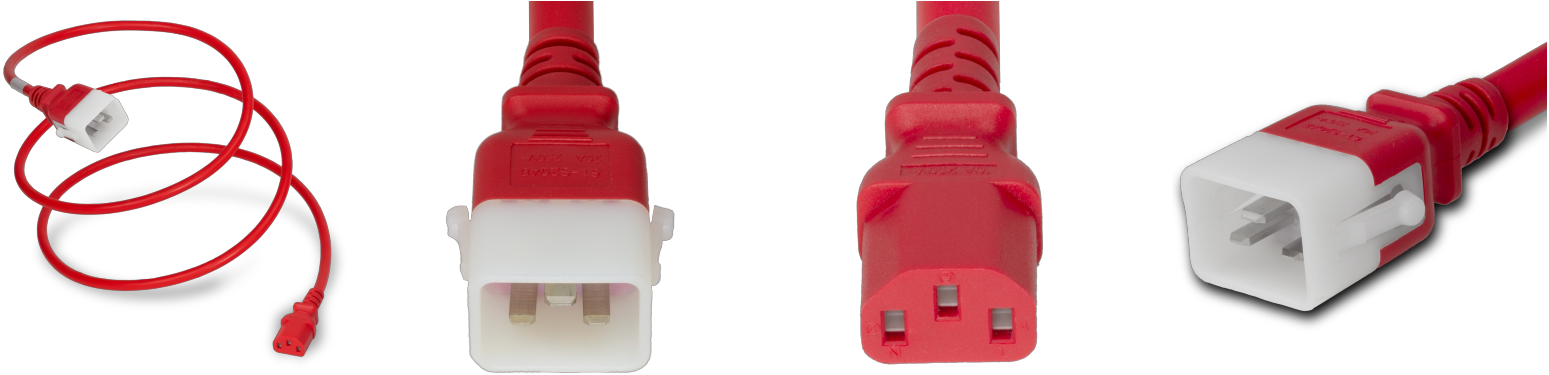

ZUR15-H-120-RED

P-Lock C20 to C13, 14 AWG SJT, 15A/250V, 10FT Red Power Cord

SPECIFICATIONS

Attribute	Value
Product Weight	~1.1 lbs.
Shipping Volume	~140 in ³
Length	10 Feet
Current (Amps)	15 Amps
Voltage (Volts)	250 volts
Connector (Female)	IEC 60320 C13
Plug (Male)	IEC 60320 C20 Locking (P-Lock)
Cordage	14awg-3c SJT
Certifications	RoHS, REACH
Color	Red
Approvals	UL , cUL

COUNTRIES OF APPLICATION

COUNTRY	RELEVANT APPROVAL	COUNTRY	RELEVANT APPROVAL
United States	UL	Mexico	UL
Canada	cUL		

United States : East

+1 860-763-2100

sales@worldcordsets.com

210 Moody Road, Enfield, CT, 06082