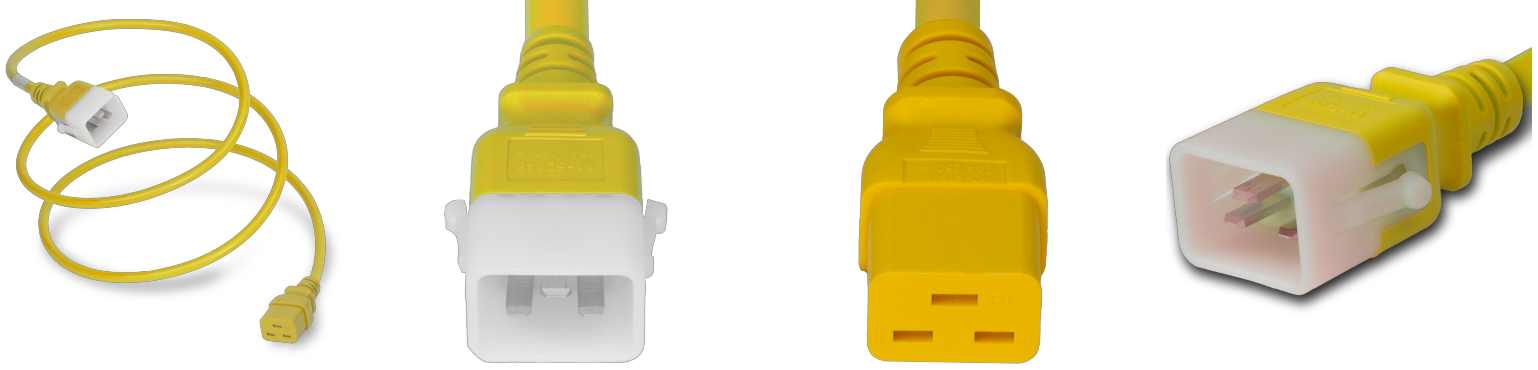

**20K19-J-072-YEL**

6FT Yellow Secure-Lock/P-Lock IEC320 C20 Locking to IEC320 C19 20A 250V

**SPECIFICATIONS**

Attribute	Value
Product Weight	~1 lbs.
Shipping Volume	~100 in <sup>3</sup>
Current (Amps)	20 Amps
Voltage (Volts)	250 volts
Plug (Male)	IEC 60320 C20 Locking (P-Lock)
Connector (Female)	IEC 60320 C19
Cordage	12awg-3c SJT
Color	Yellow
Length	6 Feet