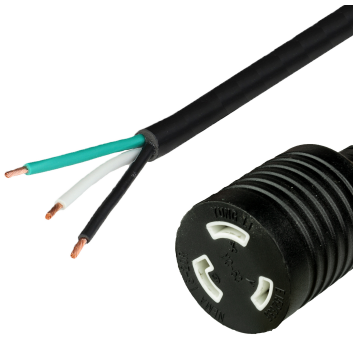

00L620-J-180

15FT OPEN 2in (ROJ + 0.25in Strip) to NEMA L6-20R (female twist lock) 20A 250V
12awg-3c SJTOW 105c Power Cord - BLACK

SPECIFICATIONS

Attribute	Value
Product Weight	~3 lbs.
Shipping Volume	~150 in ³
Current (Amps)	20 Amps
Voltage (Volts)	250 volts
Open End	2" ROJ 1/4" Strip NACC (Standard)
Connector (Female)	NEMA L6-20R
Cordage	12awg-3c SJTOW
Approvals	UL , cUL
Certifications	RoHS , REACH , RoHS, REACH
Length	15 Feet
Color	Black

COUNTRIES OF APPLICATION

COUNTRY	RELEVANT APPROVAL	COUNTRY	RELEVANT APPROVAL
United States	 UL	Mexico	 UL
Canada	 cUL		

United States : East

+1 860-763-2100

sales@worldcordsets.com

210 Moody Road, Enfield, CT, 06082