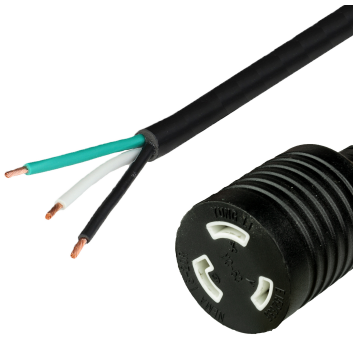

00L620-J-168

14FT OPEN 2in (ROJ + 0.25in Strip) to NEMA L6-20R (female twist lock) 20A 250V
12awg-3c SJTOW 105c Power Cord - BLACK

SPECIFICATIONS

Attribute	Value
Product Weight	~2.8 lbs.
Shipping Volume	~140 in ³
Current (Amps)	20 Amps
Voltage (Volts)	250 volts
Open End	2" ROJ 1/4" Strip NACC (Standard)
Connector (Female)	NEMA L6-20R
Cordage	12awg-3c SJTOW
Approvals	UL , cUL
Certifications	RoHS , REACH , RoHS, REACH
Length	14 Feet
Color	Black

COUNTRIES OF APPLICATION

COUNTRY	RELEVANT APPROVAL	COUNTRY	RELEVANT APPROVAL
United States	 UL	Mexico	 UL
Canada	 cUL		

United States : East

+1 860-763-2100

sales@worldcordsets.com

210 Moody Road, Enfield, CT, 06082