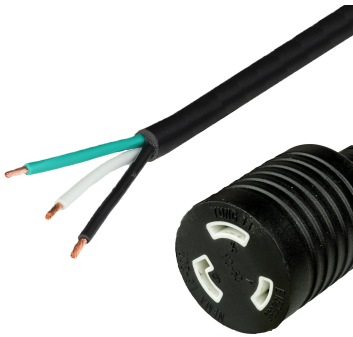

00L620-J-156

13FT OPEN 2in (ROJ + 0.25in Strip) to NEMA L6-20R (female twist lock) 20A 250V
12awg-3c SJTOW 105c Power Cord - BLACK

SPECIFICATIONS

Attribute	Value
Product Weight	~2.8 lbs.
Shipping Volume	~140 in ³
Current (Amps)	20 Amps
Voltage (Volts)	250 volts
Open End	2" ROJ 1/4" Strip NACC (Standard)
Connector (Female)	NEMA L6-20R
Cordage	12awg-3c SJTOW
Approvals	UL , cUL
Certifications	RoHS , REACH , RoHS, REACH
Length	13 Feet
Color	Black

COUNTRIES OF APPLICATION

COUNTRY	RELEVANT APPROVAL	COUNTRY	RELEVANT APPROVAL
United States	 UL	Mexico	 UL
Canada	 cUL		

United States : East

+1 860-763-2100

sales@worldcordsets.com

210 Moody Road, Enfield, CT, 06082