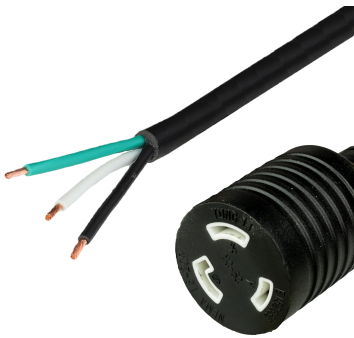

00L620-J-144

12FT OPEN 2in (ROJ + 0.25in Strip) to NEMA L6-20R
(female twist lock) 20A 250V 12awg-3c SJTOW 105c Power
Cord - BLACK

SPECIFICATIONS

Attribute	Value
Product Weight	~2.4 lbs.
Shipping Volume	~120 in ³
Current (Amps)	20 Amps
Voltage (Volts)	250 volts
Open End	2" ROJ 1/4" Strip NACC (Standard)
Connector (Female)	NEMA L6-20R
Cordage	12awg-3c SJTOW
Approvals	UL , cUL

CAGE Code: 5EV78
 PO Box 1111, Enfield, CT, 06083, USA
 (860) 763-2100
 orders@worldcordsets.com

DATASHEET

Last updated on
 Oct 6, 2025

CERTIFICATIONS

R0NS , REACH , R0NS, REACH

Length

12 Feet

Color

Black

COUNTRIES OF APPLICATION

COUNTRY	RELEVANT APPROVAL	COUNTRY	RELEVANT APPROVAL
United States	 UL	Mexico	 UL
Canada	 cUL		

United States : East

+1 860-763-2100

sales@worldcordsets.com

210 Moody Road, Enfield, CT, 06082