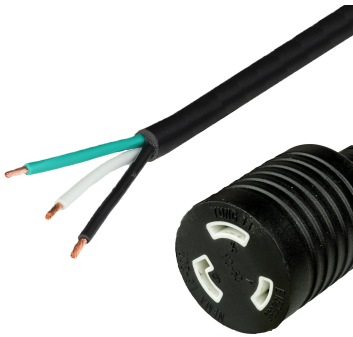

**00L620-J-132**

11FT OPEN 2in (ROJ + 0.25in Strip) to NEMA L6-20R (female twist lock) 20A 250V  
12awg-3c SJTOW 105c Power Cord - BLACK

**SPECIFICATIONS**

Attribute	Value
Product Weight	~2 lbs.
Shipping Volume	~110 in <sup>3</sup>
Current (Amps)	20 Amps
Voltage (Volts)	250 volts
Open End	2" ROJ 1/4" Strip NACC (Standard)
Connector (Female)	NEMA L6-20R
Cordage	12awg-3c SJTOW
Approvals	UL , cUL
Certifications	RoHS , REACH , RoHS, REACH
Length	11 Feet
Color	Black

**COUNTRIES OF APPLICATION**

COUNTRY	RELEVANT APPROVAL	COUNTRY	RELEVANT APPROVAL
United States	 UL	Mexico	 UL
Canada	 cUL		

**United States : East**

+1 860-763-2100

sales@worldcordsets.com

210 Moody Road, Enfield, CT, 06082

CAGE Code: 5EV78  
PO Box 1111, Enfield, CT, 06083, USA  
(860) 763-2100  
orders@worldcordsets.com