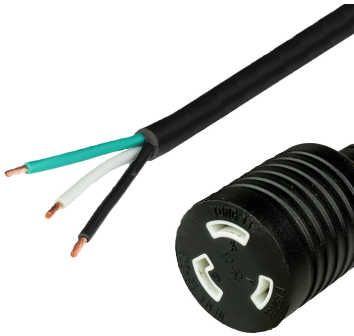

00L620-J-120

10FT OPEN 2in (ROJ + 0.25in Strip) to NEMA L6-20R
(female twist lock) 20A 250V 12awg-3c SJTOW 105c Power
Cord - BLACK

SPECIFICATIONS

Attribute	Value
Product Weight	~1.6 lbs.
Shipping Volume	~120 in ³
Current (Amps)	20 Amps
Voltage (Volts)	250 volts
Open End	2" ROJ 1/4" Strip NACC (Standard)
Connector (Female)	NEMA L6-20R
Cordage	12awg-3c SJTOW
Approvals	UL , cUL

CERTIFICATIONS

R0NS , REACH , R0NS, REACH

Length

10 Feet

Color

Black

COUNTRIES OF APPLICATION

COUNTRY	RELEVANT APPROVAL	COUNTRY	RELEVANT APPROVAL
United States	 UL	Mexico	 UL
Canada	 cUL		