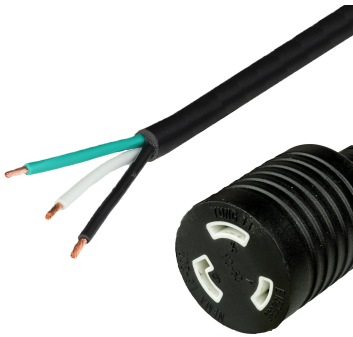

**00L620-J-120**

10FT OPEN 2in (ROJ + 0.25in Strip) to NEMA L6-20R (female twist lock) 20A 250V  
12awg-3c SJTOW 105c Power Cord - BLACK

**SPECIFICATIONS**

Attribute	Value
Product Weight	~1.6 lbs.
Shipping Volume	~120 in <sup>3</sup>
Current (Amps)	20 Amps
Voltage (Volts)	250 volts
Open End	2" ROJ 1/4" Strip NACC (Standard)
Connector (Female)	NEMA L6-20R
Cordage	12awg-3c SJTOW
Approvals	UL , cUL
Certifications	RoHS , REACH , RoHS, REACH
Length	10 Feet
Color	Black

**COUNTRIES OF APPLICATION**

COUNTRY	RELEVANT APPROVAL	COUNTRY	RELEVANT APPROVAL
United States	 UL	Mexico	 UL
Canada	 cUL		

**United States : East**

+1 860-763-2100

sales@worldcordsets.com

210 Moody Road, Enfield, CT, 06082

CAGE Code: 5EV78  
PO Box 1111, Enfield, CT, 06083, USA  
(860) 763-2100  
orders@worldcordsets.com