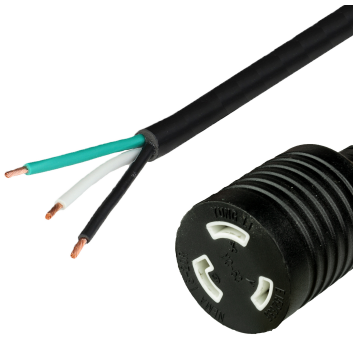

00L620-J-120

10FT OPEN 2in (ROJ + 0.25in Strip) to NEMA L6-20R (female twist lock) 20A 250V
12awg-3c SJTOW 105c Power Cord - BLACK

SPECIFICATIONS

Attribute	Value
Product Weight	~1.6 lbs.
Shipping Volume	~120 in ³
Current (Amps)	20 Amps
Voltage (Volts)	250 volts
Open End	2" ROJ 1/4" Strip NACC (Standard)
Connector (Female)	NEMA L6-20R
Cordage	12awg-3c SJTOW
Approvals	UL , cUL
Certifications	RoHS , REACH , RoHS, REACH
Length	10 Feet
Color	Black

COUNTRIES OF APPLICATION

COUNTRY	RELEVANT APPROVAL	COUNTRY	RELEVANT APPROVAL
United States	 UL	Mexico	 UL
Canada	 cUL		

United States : East

+1 860-763-2100

sales@worldcordsets.com

210 Moody Road, Enfield, CT, 06082