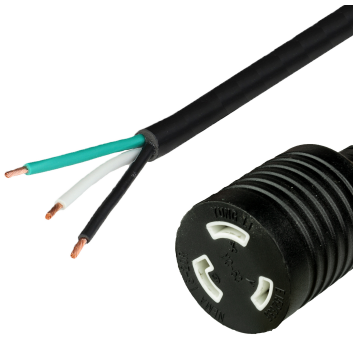

**00L620-J-108**

9FT OPEN 2in (ROJ + 0.25in Strip) to NEMA L6-20R (female twist lock) 20A 250V  
12awg-3c SJTOW 105c Power Cord - BLACK

**SPECIFICATIONS**

Attribute	Value
Product Weight	~1.6 lbs.
Shipping Volume	~90 in <sup>3</sup>
Current (Amps)	20 Amps
Voltage (Volts)	250 volts
Open End	2" ROJ 1/4" Strip NACC (Standard)
Connector (Female)	NEMA L6-20R
Cordage	12awg-3c SJTOW
Approvals	UL , cUL
Certifications	RoHS , REACH , RoHS, REACH
Length	9 Feet
Color	Black

**COUNTRIES OF APPLICATION**

COUNTRY	RELEVANT APPROVAL	COUNTRY	RELEVANT APPROVAL
United States	 UL	Mexico	 UL
Canada	 cUL		

**United States : East**

+1 860-763-2100

sales@worldcordsets.com

210 Moody Road, Enfield, CT, 06082

CAGE Code: 5EV78  
PO Box 1111, Enfield, CT, 06083, USA  
(860) 763-2100  
orders@worldcordsets.com