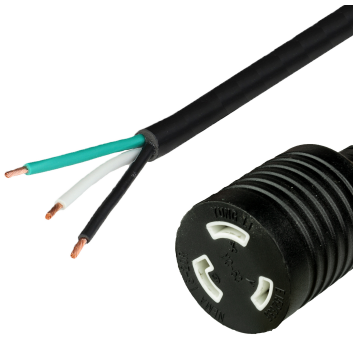

**00L620-J-096**

8FT OPEN 2in (ROJ + 0.25in Strip) to NEMA L6-20R (female twist lock) 20A 250V  
12awg-3c SJTOW 105c Power Cord - BLACK

**SPECIFICATIONS**

Attribute	Value
Product Weight	~1.4 lbs.
Shipping Volume	~80 in <sup>3</sup>
Current (Amps)	20 Amps
Voltage (Volts)	250 volts
Open End	2" ROJ 1/4" Strip NACC (Standard)
Connector (Female)	NEMA L6-20R
Cordage	12awg-3c SJTOW
Approvals	UL , cUL
Certifications	RoHS , REACH , RoHS, REACH
Length	8 Feet
Color	Black

**COUNTRIES OF APPLICATION**

COUNTRY	RELEVANT APPROVAL	COUNTRY	RELEVANT APPROVAL
United States	 UL	Mexico	 UL
Canada	 cUL		

**United States : East**

+1 860-763-2100

sales@worldcordsets.com

210 Moody Road, Enfield, CT, 06082

CAGE Code: 5EV78  
PO Box 1111, Enfield, CT, 06083, USA  
(860) 763-2100  
orders@worldcordsets.com