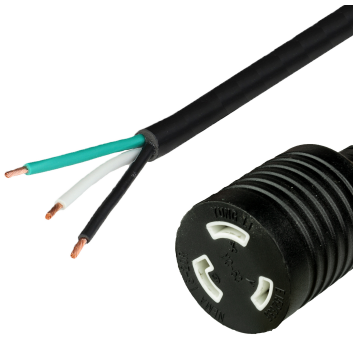

**00L620-J-084**

7FT OPEN 2in (ROJ + 0.25in Strip) to NEMA L6-20R (female twist lock) 20A 250V  
12awg-3c SJTOW 105c Power Cord - BLACK

**SPECIFICATIONS**

Attribute	Value
Product Weight	~1.2 lbs.
Shipping Volume	~70 in <sup>3</sup>
Current (Amps)	20 Amps
Voltage (Volts)	250 volts
Open End	2" ROJ 1/4" Strip NACC (Standard)
Connector (Female)	NEMA L6-20R
Cordage	12awg-3c SJTOW
Approvals	UL , cUL
Certifications	RoHS , REACH , RoHS, REACH
Length	7 Feet
Color	Black

**COUNTRIES OF APPLICATION**

COUNTRY	RELEVANT APPROVAL	COUNTRY	RELEVANT APPROVAL
United States	 UL	Mexico	 UL
Canada	 cUL		

**United States : East**

+1 860-763-2100

sales@worldcordsets.com

210 Moody Road, Enfield, CT, 06082

CAGE Code: 5EV78  
PO Box 1111, Enfield, CT, 06083, USA  
(860) 763-2100  
orders@worldcordsets.com