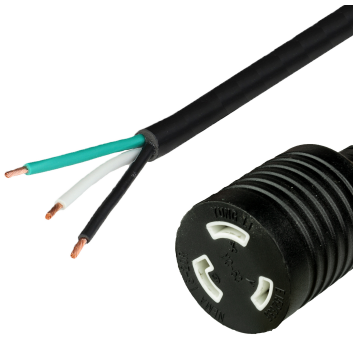

00L620-J-060

5FT OPEN 2in (ROJ + 0.25in Strip) to NEMA L6-20R (female twist lock) 20A 250V
12awg-3c SJTOW 105c Power Cord - BLACK

SPECIFICATIONS

Attribute	Value
Product Weight	~0.9 lbs.
Shipping Volume	~60 in ³
Current (Amps)	20 Amps
Voltage (Volts)	250 volts
Open End	2" ROJ 1/4" Strip NACC (Standard)
Connector (Female)	NEMA L6-20R
Cordage	12awg-3c SJTOW
Approvals	UL , cUL
Certifications	RoHS , REACH , RoHS, REACH
Length	5 Feet
Color	Black

COUNTRIES OF APPLICATION

COUNTRY	RELEVANT APPROVAL	COUNTRY	RELEVANT APPROVAL
United States	 UL	Mexico	 UL
Canada	 cUL		

United States : East

+1 860-763-2100

sales@worldcordsets.com

210 Moody Road, Enfield, CT, 06082