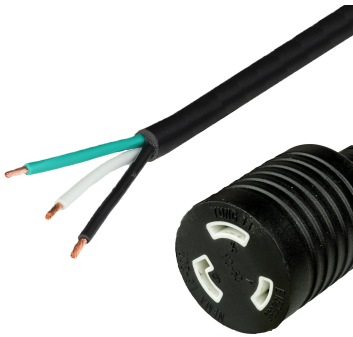

**00L620-J-048**

4FT OPEN 2in (ROJ + 0.25in Strip) to NEMA L6-20R (female twist lock) 20A 250V  
12awg-3c SJTOW 105c Power Cord - BLACK

**SPECIFICATIONS**

Attribute	Value
Product Weight	~0.78 lbs.
Shipping Volume	~40 in <sup>3</sup>
Current (Amps)	20 Amps
Voltage (Volts)	250 volts
Open End	2" ROJ 1/4" Strip NACC (Standard)
Connector (Female)	NEMA L6-20R
Cordage	12awg-3c SJTOW
Approvals	UL , cUL
Certifications	RoHS , REACH , RoHS, REACH
Length	4 Feet
Color	Black

**COUNTRIES OF APPLICATION**

COUNTRY	RELEVANT APPROVAL	COUNTRY	RELEVANT APPROVAL
United States	 UL	Mexico	 UL
Canada	 cUL		

**United States : East**

+1 860-763-2100

sales@worldcordsets.com

210 Moody Road, Enfield, CT, 06082

CAGE Code: 5EV78  
PO Box 1111, Enfield, CT, 06083, USA  
(860) 763-2100  
orders@worldcordsets.com