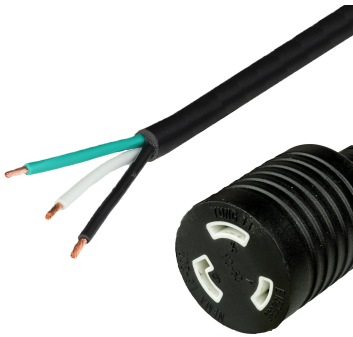

**00L620-J-024**

2FT OPEN 2in (ROJ + 0.25in Strip) to NEMA L6-20R (female twist lock) 20A 250V  
12awg-3c SJTOW 105c Power Cord - BLACK

**SPECIFICATIONS**

Attribute	Value
Product Weight	~0.65 lbs.
Shipping Volume	~30 in <sup>3</sup>
Current (Amps)	20 Amps
Voltage (Volts)	250 volts
Open End	2" ROJ 1/4" Strip NACC (Standard)
Connector (Female)	NEMA L6-20R
Cordage	12awg-3c SJTOW
Approvals	UL , cUL
Certifications	RoHS , REACH , RoHS, REACH
Length	2 Feet
Color	Black

**COUNTRIES OF APPLICATION**

COUNTRY	RELEVANT APPROVAL	COUNTRY	RELEVANT APPROVAL
United States	 UL	Mexico	 UL
Canada	 cUL		

**United States : East**

+1 860-763-2100

sales@worldcordsets.com

210 Moody Road, Enfield, CT, 06082

CAGE Code: 5EV78  
PO Box 1111, Enfield, CT, 06083, USA  
(860) 763-2100  
orders@worldcordsets.com