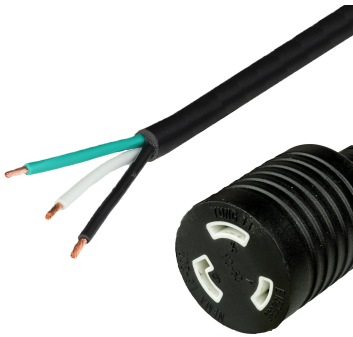

00L620-J-012

1FT OPEN 2in (ROJ + 0.25in Strip) to NEMA L6-20R (female twist lock) 20A 250V
12awg-3c SJTOW 105c Power Cord - BLACK

SPECIFICATIONS

Attribute	Value
Product Weight	~0.55 lbs.
Shipping Volume	~25 in ³
Current (Amps)	20 Amps
Voltage (Volts)	250 volts
Open End	2" ROJ 1/4" Strip NACC (Standard)
Connector (Female)	NEMA L6-20R
Cordage	12awg-3c SJTOW
Approvals	UL , cUL
Certifications	RoHS , REACH , RoHS, REACH
Length	1 Foot
Color	Black

COUNTRIES OF APPLICATION

COUNTRY	RELEVANT APPROVAL	COUNTRY	RELEVANT APPROVAL
United States	 UL	Mexico	 UL
Canada	 cUL		

United States : East

+1 860-763-2100

sales@worldcordsets.com

210 Moody Road, Enfield, CT, 06082