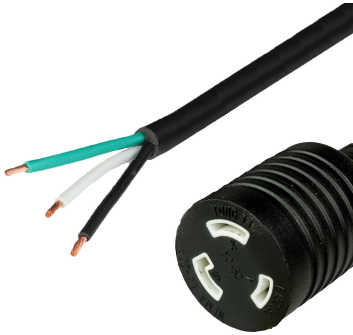

00L620-J-012

1FT OPEN 2in (ROJ + 0.25in Strip) to NEMA L6-20R (female twist lock) 20A 250V
12awg-3c SJTOW 105c Power Cord - BLACK

SPECIFICATIONS

Attribute	Value
Product Weight	~0.55 lbs.
Shipping Volume	~25 in ³
Current (Amps)	20 Amps
Voltage (Volts)	250 volts
Open End	2" ROJ 1/4" Strip NACC (Standard)
Connector (Female)	NEMA L6-20R
Cordage	12awg-3c SJTOW
Approvals	UL , cUL
Certifications	RoHS , REACH , RoHS, REACH
Length	1 Foot
Color	Black

COUNTRIES OF APPLICATION

COUNTRY	RELEVANT APPROVAL	COUNTRY	RELEVANT APPROVAL
United States	 UL	Mexico	 UL
Canada	 cUL		

United States : East

+1 860-763-2100

sales@worldcordsets.com

210 Moody Road, Enfield, CT, 06082