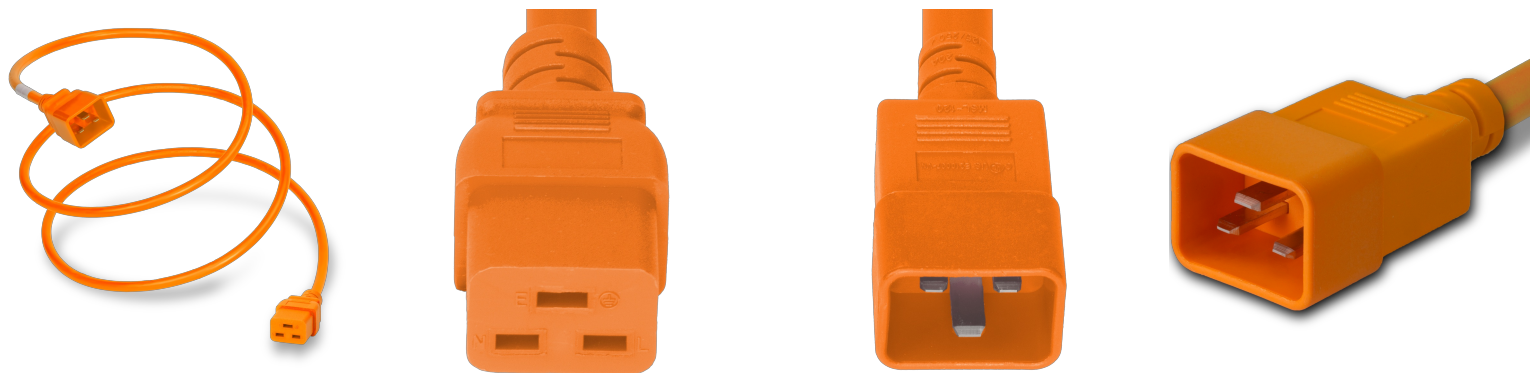

2019-J-084-ORG

7FT Orange Standard IEC320 C20 to IEC320 C19 20A 250V

SPECIFICATIONS	
Attribute	Value
Product Weight	~1.15 lbs.
Shipping Volume	~80 in ³
Plug (Male)	IEC 60320 C20
Connector (Female)	IEC 60320 C19
Cordage	12awg-3c SJT
Length	7 Feet
Color	Orange
Current (Amps)	20 Amps
Voltage (Volts)	250 volts

COUNTRIES OF APPLICATION			
COUNTRY	RELEVANT APPROVAL	COUNTRY	RELEVANT APPROVAL

PRODUCT GRAPHIC

United States : East

+1 860-763-2100

sales@worldcordsets.com

210 Moody Road, Enfield, CT, 06082

CAGE Code: 5EV78
PO Box 1111, Enfield, CT, 06083, USA
(860) 763-2100
orders@worldcordsets.com