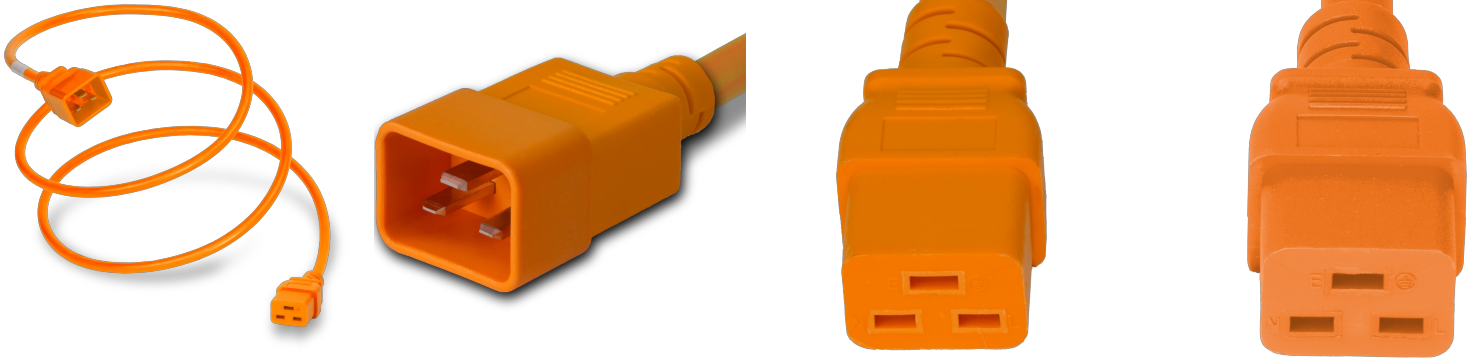

**2019-J-084-ORG**

7FT Orange Standard IEC320 C20 to IEC320 C19 20A 250V

**SPECIFICATIONS**

Attribute	Value
Product Weight	~1.15 lbs.
Shipping Volume	~80 in <sup>3</sup>
Plug (Male)	IEC 60320 C20
Connector (Female)	IEC 60320 C19
Cordage	12awg-3c SJT
Length	7 Feet
Color	Orange
Current (Amps)	20 Amps
Voltage (Volts)	250 volts