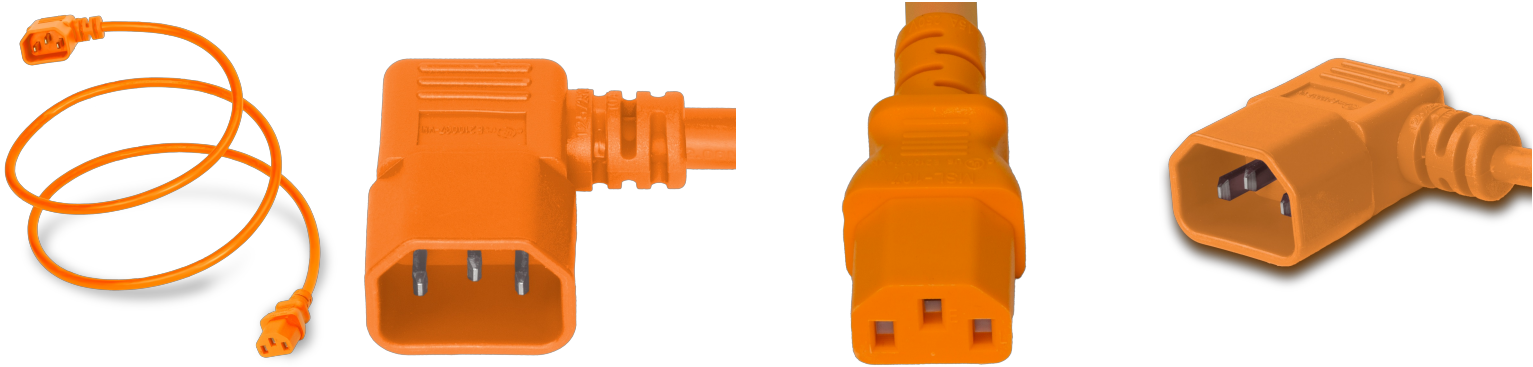

14L13-F-096-ORG

8FT Orange Standard IEC320 C14 Left Angled to IEC320 C13 10A 250V

SPECIFICATIONS

Attribute	Value
Product Weight	~0.7 lbs.
Shipping Volume	~40 in ³
Length	8 Feet
Current (Amps)	10 Amps
Voltage (Volts)	250 volts
Connector (Female)	IEC 60320 C13
Plug (Male)	IEC 60320 C14 - LEFT ANGLE
Cordage	18awg-3c SJT
Approvals	UL , cUL
Certifications	RoHS, REACH
Color	Orange

COUNTRIES OF APPLICATION

COUNTRY	RELEVANT APPROVAL	COUNTRY	RELEVANT APPROVAL
United States	UL	Mexico	UL
Canada	cUL		

United States : East

+1 860-763-2100

sales@worldcordsets.com

210 Moody Road, Enfield, CT, 06082