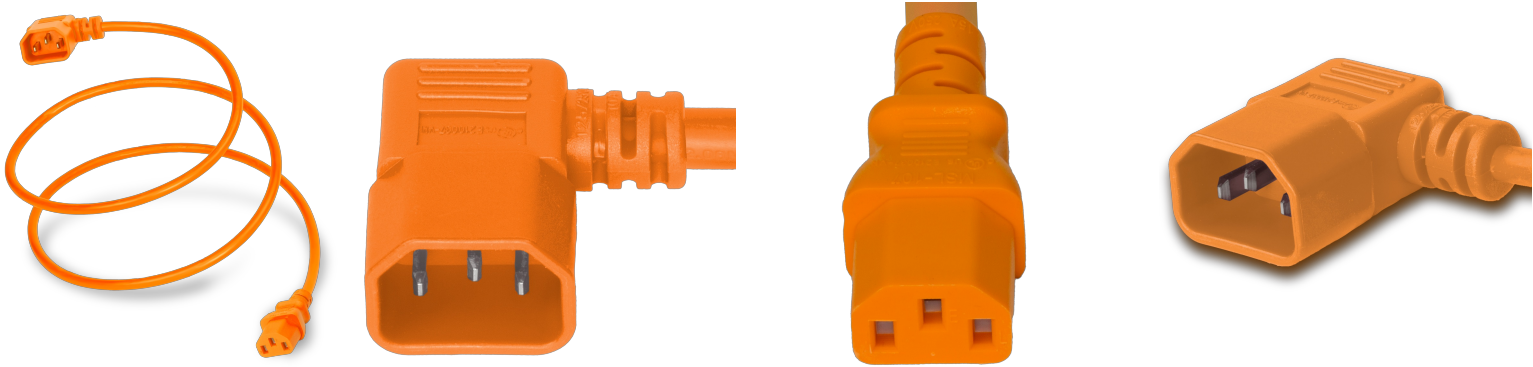

**14L13-F-096-ORG**

8FT Orange Standard IEC320 C14 Left Angled to IEC320 C13 10A 250V

**SPECIFICATIONS**

Attribute	Value
Product Weight	~0.7 lbs.
Shipping Volume	~40 in <sup>3</sup>
Length	8 Feet
Current (Amps)	10 Amps
Voltage (Volts)	250 volts
Connector (Female)	IEC 60320 C13
Plug (Male)	IEC 60320 C14 - LEFT ANGLE
Cordage	18awg-3c SJT
Approvals	UL , cUL
Certifications	RoHS, REACH
Color	Orange

**COUNTRIES OF APPLICATION**

COUNTRY	RELEVANT APPROVAL	COUNTRY	RELEVANT APPROVAL
United States	UL	Mexico	UL
Canada	cUL		

**United States : East**

+1 860-763-2100

sales@worldcordsets.com

210 Moody Road, Enfield, CT, 06082