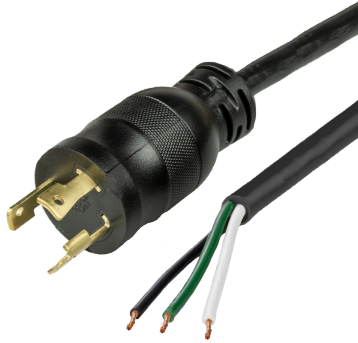

L63000-K-048

4FT Black NACC Power Whip NEMA L6-30P to Open Ended 2" ROJ 1/4" Strip 30A 250V

SPECIFICATIONS

Attribute	Value
Product Weight	~1 lbs.
Shipping Volume	~85 in ³
Current (Amps)	30 Amps
Voltage (Volts)	250 volts
Open End	2" ROJ 1/4" Strip NACC (Standard)
Plug (Male)	NEMA L6-30P
Cordage	10awg-3c SJT
Length	4 Feet

CAGE Code: 5EV78
PO Box 1111, Enfield, CT, 06083, USA
(860) 763-2100
orders@worldcordsets.com

DATASHEET

Last updated on
Mar 25, 2025

COUNTRIES OF APPLICATION

COUNTRY	RELEVANT APPROVAL	COUNTRY	RELEVANT APPROVAL
---------	-------------------	---------	-------------------