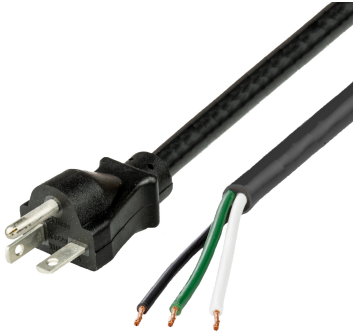

62000-J-144

12FT Black NACC Power Whip NEMA 6-20P to Open Ended 2" ROJ 1/4" Strip 20A 250V

SPECIFICATIONS

Attribute	Value
Product Weight	~1.8 lbs.
Shipping Volume	~132 in ³
Length	12 Feet
Current (Amps)	20 Amps
Voltage (Volts)	250 volts
Open End	2" ROJ 1/4" Strip NACC (Standard)
Plug (Male)	NEMA 6-20P
Cordage	12awg-3c SJT
Color	Black

CAGE Code: 5EV78
PO Box 1111, Enfield, CT, 06083, USA
(860) 763-2100
orders@worldcordsets.com

DATASHEET

Last updated on
Mar 13, 2025

COUNTRIES OF APPLICATION

COUNTRY	RELEVANT APPROVAL	COUNTRY	RELEVANT APPROVAL
---------	-------------------	---------	-------------------