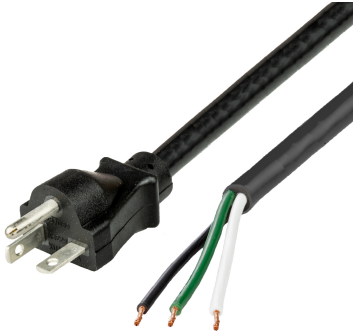

62000-J-108

9FT Black NACC Power Whip NEMA 6-20P to Open Ended 2" ROJ 1/4" Strip 20A 250V

SPECIFICATIONS

Attribute	Value
Product Weight	~1.3 lbs.
Shipping Volume	~79 in ³
Length	9 Feet
Current (Amps)	20 Amps
Voltage (Volts)	250 volts
Open End	2" ROJ 1/4" Strip NACC (Standard)
Plug (Male)	NEMA 6-20P
Cordage	12awg-3c SJT
Color	Black

CAGE Code: 5EV78
PO Box 1111, Enfield, CT, 06083, USA
(860) 763-2100
orders@worldcordsets.com

DATASHEET

Last updated on
Apr 17, 2025

COUNTRIES OF APPLICATION

COUNTRY	RELEVANT APPROVAL	COUNTRY	RELEVANT APPROVAL
---------	-------------------	---------	-------------------