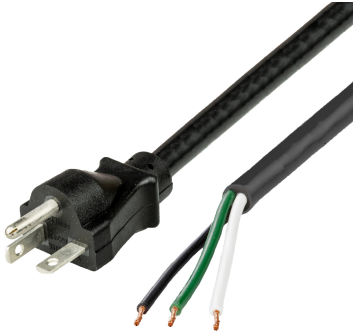

62000-J-084

7FT Black NACC Power Whip NEMA 6-20P to Open Ended 2" ROJ 1/4" Strip 20A 250V

SPECIFICATIONS

Attribute	Value
Product Weight	~1.05 lbs.
Shipping Volume	~99 in ³
Length	7 Feet
Current (Amps)	20 Amps
Voltage (Volts)	250 volts
Open End	2" ROJ 1/4" Strip NACC (Standard)
Plug (Male)	NEMA 6-20P
Cordage	12awg-3c SJT
Color	Black

CAGE Code: 5EV78
PO Box 1111, Enfield, CT, 06083, USA
(860) 763-2100
orders@worldcordsets.com

DATASHEET

Last updated on
Apr 16, 2025

COUNTRIES OF APPLICATION

COUNTRY	RELEVANT APPROVAL	COUNTRY	RELEVANT APPROVAL
---------	-------------------	---------	-------------------