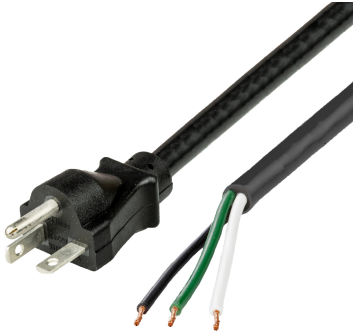

62000-J-060

5FT Black NACC Power Whip NEMA 6-20P to Open Ended 2" ROJ 1/4" Strip 20A 250V

SPECIFICATIONS

Attribute	Value
Product Weight	~0.75 lbs.
Shipping Volume	~49 in ³
Length	5 Feet
Current (Amps)	20 Amps
Voltage (Volts)	250 volts
Open End	2" ROJ 1/4" Strip NACC (Standard)
Plug (Male)	NEMA 6-20P
Cordage	12awg-3c SJT
Color	Black

CAGE Code: 5EV78
PO Box 1111, Enfield, CT, 06083, USA
(860) 763-2100
orders@worldcordsets.com

DATASHEET

Last updated on
Jan 13, 2025

COUNTRIES OF APPLICATION

COUNTRY	RELEVANT APPROVAL	COUNTRY	RELEVANT APPROVAL
---------	-------------------	---------	-------------------