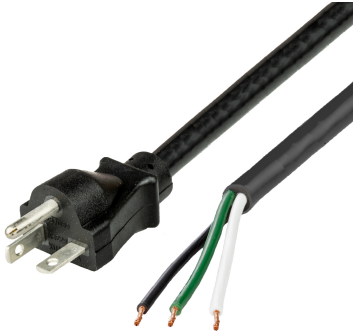

62000-J-060

5FT Black NACC Power Whip NEMA 6-20P to Open Ended 2" ROJ 1/4" Strip 20A 250V

SPECIFICATIONS

Attribute	Value
Product Weight	~0.75 lbs.
Shipping Volume	~49 in ³
Length	5 Feet
Current (Amps)	20 Amps
Voltage (Volts)	250 volts
Open End	2" ROJ 1/4" Strip NACC (Standard)
Plug (Male)	NEMA 6-20P
Cordage	12awg-3c SJT
Color	Black

CAGE Code: 5EV78
PO Box 1111, Enfield, CT, 06083, USA
(860) 763-2100
orders@worldcordsets.com

DATASHEET

Last updated on
Mar 15, 2025

COUNTRIES OF APPLICATION

COUNTRY	RELEVANT APPROVAL	COUNTRY	RELEVANT APPROVAL
---------	-------------------	---------	-------------------