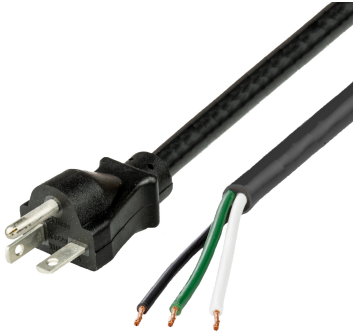

62000-J-048

4FT Black NACC Power Whip NEMA 6-20P to Open Ended 2" ROJ 1/4" Strip 20A 250V

SPECIFICATIONS

Attribute	Value
Product Weight	~0.6 lbs.
Shipping Volume	~35 in ³
Length	4 Feet
Current (Amps)	20 Amps
Voltage (Volts)	250 volts
Open End	2" ROJ 1/4" Strip NACC (Standard)
Plug (Male)	NEMA 6-20P
Cordage	12awg-3c SJT
Color	Black

CAGE Code: 5EV78
PO Box 1111, Enfield, CT, 06083, USA
(860) 763-2100
orders@worldcordsets.com

DATASHEET

Last updated on
Apr 16, 2025

COUNTRIES OF APPLICATION

COUNTRY	RELEVANT APPROVAL	COUNTRY	RELEVANT APPROVAL
---------	-------------------	---------	-------------------