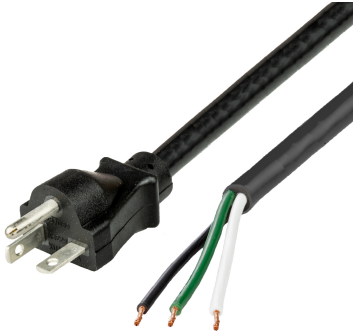

**62000-J-024**

2FT Black NACC Power Whip NEMA 6-20P to Open Ended 2" ROJ 1/4" Strip 20A 250V

**SPECIFICATIONS**

Attribute	Value
Product Weight	~0.45 lbs.
Shipping Volume	~22 in <sup>3</sup>
Length	2 Feet
Current (Amps)	20 Amps
Voltage (Volts)	250 volts
Open End	2" ROJ 1/4" Strip NACC (Standard)
Plug (Male)	NEMA 6-20P
Cordage	12awg-3c SJT
Color	Black

CAGE Code: 5EV78  
PO Box 1111, Enfield, CT, 06083, USA  
(860) 763-2100  
orders@worldcordsets.com