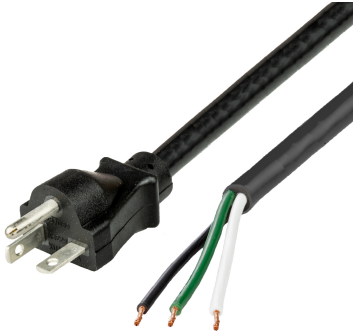

62000-J-012

1FT Black NACC Power Whip NEMA 6-20P to Open Ended 2" ROJ 1/4" Strip 20A 250V

SPECIFICATIONS

Attribute	Value
Product Weight	~0.2 lbs.
Shipping Volume	~19 in ³
Length	1 Foot
Current (Amps)	20 Amps
Voltage (Volts)	250 volts
Open End	2" ROJ 1/4" Strip NACC (Standard)
Plug (Male)	NEMA 6-20P
Cordage	12awg-3c SJT
Color	Black

CAGE Code: 5EV78
PO Box 1111, Enfield, CT, 06083, USA
(860) 763-2100
orders@worldcordsets.com

DATASHEET

Last updated on
Mar 26, 2025

COUNTRIES OF APPLICATION

COUNTRY	RELEVANT APPROVAL	COUNTRY	RELEVANT APPROVAL
---------	-------------------	---------	-------------------