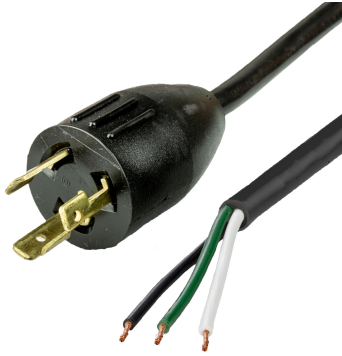

L52000-J-180.NA

15FT Black NACC Power Whip NEMA L5-20P to Open Ended 2" ROJ 1/4" Strip 20A 125V

SPECIFICATIONS

Attribute	Value
Product Weight	~1.6 lbs.
Shipping Volume	~160 in ³
Length	15 Feet
Current (Amps)	20 Amps
Voltage (Volts)	125 volts
Plug (Male)	NEMA L5-20P
Open End	2" ROJ 1/4" Strip NACC (Standard)
Cordage	12awg-3c SJT

CAGE Code: 5EV78
PO Box 1111, Enfield, CT, 06083, USA
(860) 763-2100
orders@worldcordsets.com

DATASHEET

Last updated on
Apr 17, 2025

COUNTRIES OF APPLICATION

COUNTRY	RELEVANT APPROVAL	COUNTRY	RELEVANT APPROVAL
---------	-------------------	---------	-------------------