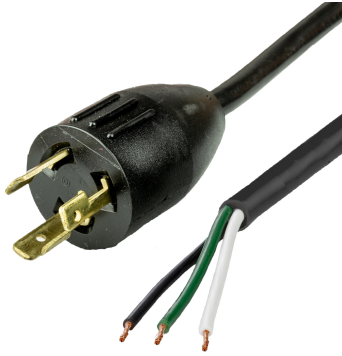

L52000-J-168

14FT Black NACC Power Whip NEMA L5-20P to Open Ended 2" ROJ 1/4" Strip 20A 125V

SPECIFICATIONS

Attribute	Value
Product Weight	~1.5 lbs.
Shipping Volume	~150 in ³
Length	14 Feet
Current (Amps)	20 Amps
Voltage (Volts)	125 volts
Plug (Male)	NEMA L5-20P
Open End	2" ROJ 1/4" Strip NACC (Standard)
Cordage	12awg-3c SJT

CAGE Code: 5EV78
PO Box 1111, Enfield, CT, 06083, USA
(860) 763-2100
orders@worldcordsets.com

DATASHEET

Last updated on
Apr 30, 2025

COUNTRIES OF APPLICATION

COUNTRY	RELEVANT APPROVAL	COUNTRY	RELEVANT APPROVAL
---------	-------------------	---------	-------------------