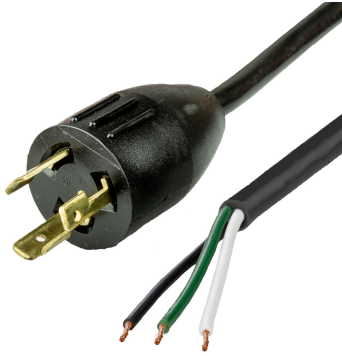

L52000-J-168

14FT Black NACC Power Whip NEMA L5-20P to Open Ended 2" ROJ 1/4" Strip 20A 125V

SPECIFICATIONS

Attribute	Value
Product Weight	~1.5 lbs.
Shipping Volume	~150 in ³
Length	14 Feet
Current (Amps)	20 Amps
Voltage (Volts)	125 volts
Plug (Male)	NEMA L5-20P
Open End	2" ROJ 1/4" Strip NACC (Standard)
Cordage	12awg-3c SJT

CAGE Code: 5EV78
PO Box 1111, Enfield, CT, 06083, USA
(860) 763-2100
orders@worldcordsets.com

DATASHEET

Last updated on
Jul 26, 2024

COUNTRIES OF APPLICATION

COUNTRY	RELEVANT APPROVAL	COUNTRY	RELEVANT APPROVAL
---------	-------------------	---------	-------------------