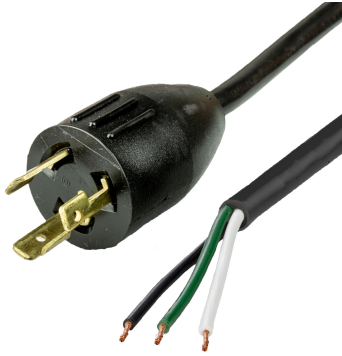

L52000-J-144

12FT Black NACC Power Whip NEMA L5-20P to Open Ended 2" ROJ 1/4" Strip 20A 125V

SPECIFICATIONS

Attribute	Value
Product Weight	~1.86 lbs.
Shipping Volume	~130 in ³
Length	12 Feet
Current (Amps)	20 Amps
Voltage (Volts)	125 volts
Plug (Male)	NEMA L5-20P
Open End	2" ROJ 1/4" Strip NACC (Standard)
Cordage	12awg-3c SJT

CAGE Code: 5EV78
PO Box 1111, Enfield, CT, 06083, USA
(860) 763-2100
orders@worldcordsets.com

DATASHEET

Last updated on
Mar 26, 2025

COUNTRIES OF APPLICATION

COUNTRY	RELEVANT APPROVAL	COUNTRY	RELEVANT APPROVAL
---------	-------------------	---------	-------------------